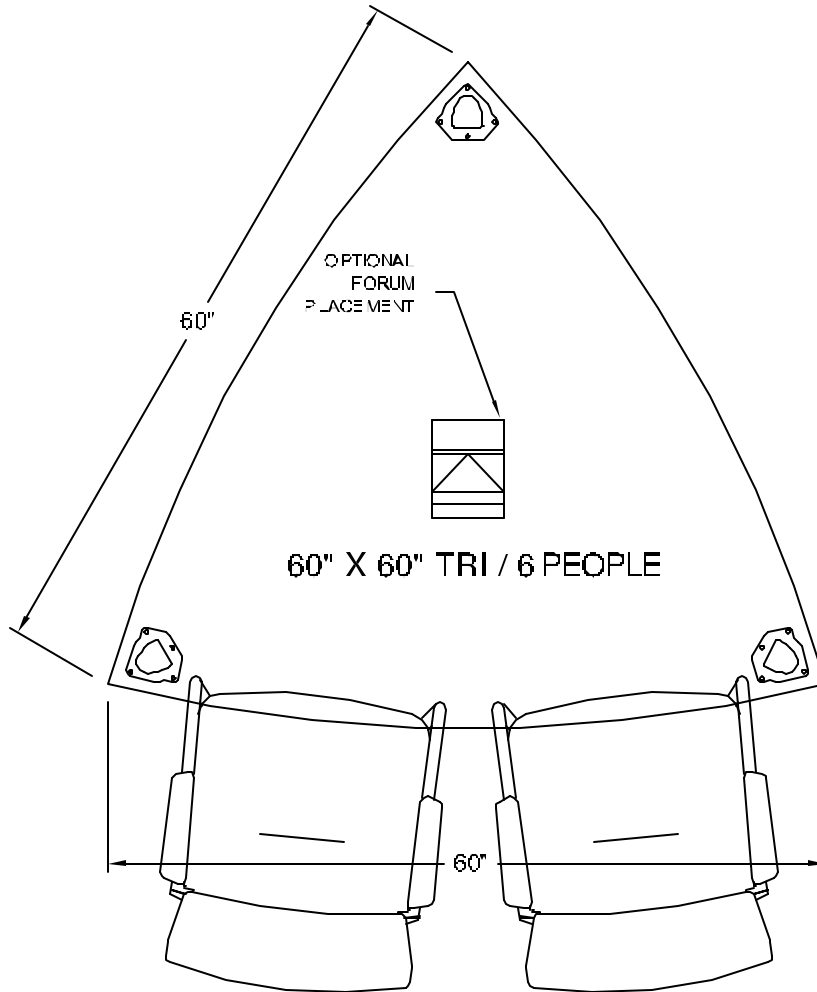

# nienkämper

257 Finchdene Square  
Scarborough, Ontario,  
Canada M1X 1B9

Tel 416-298-5700 / Fax 416-298-4428  
EMAIL : customerservice@nienkamper.com

SIZE	60" x 60" TRI	LEG STYLE / MODESTY	MODEL
SEATING	6	GLIDES / NO MODESTY	- 24923
		GLIDES / PARTIAL MODESTY	- NA
		CASTERS / NO MODESTY	- 24919
		CASTERS / PARTIAL MODESTY	- NA