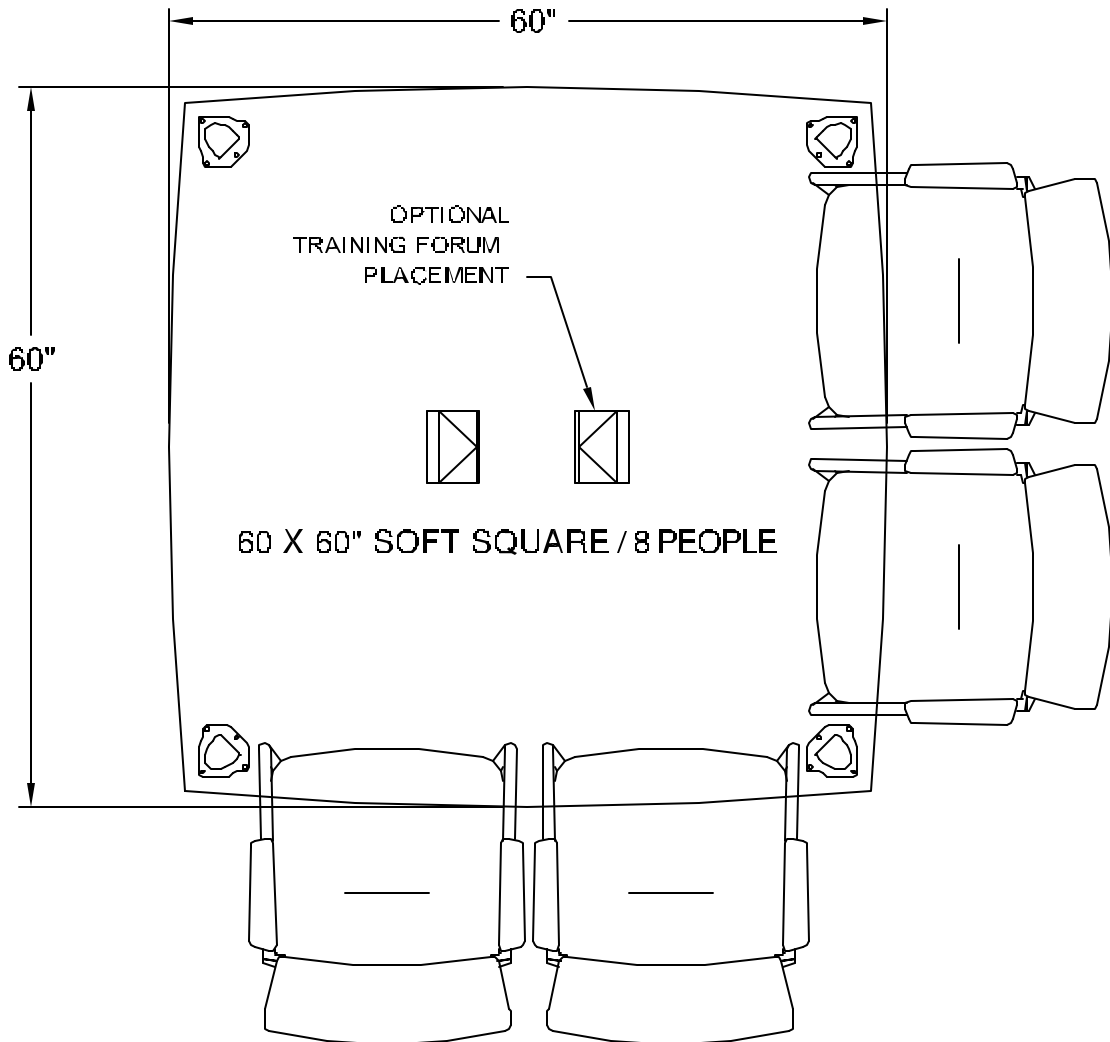

ICF group

nienkämper

257 Finchdene Square
Scarborough, Ontario,
Canada M1X 1B9

Tel 416-298-5700 / Fax 416-298-4426
EMAIL : customerservice@nienkamper.com

SIZE 60" x 60" SOFT SQ.
SEATING 8

LEG STYLE / MODESTY MODEL