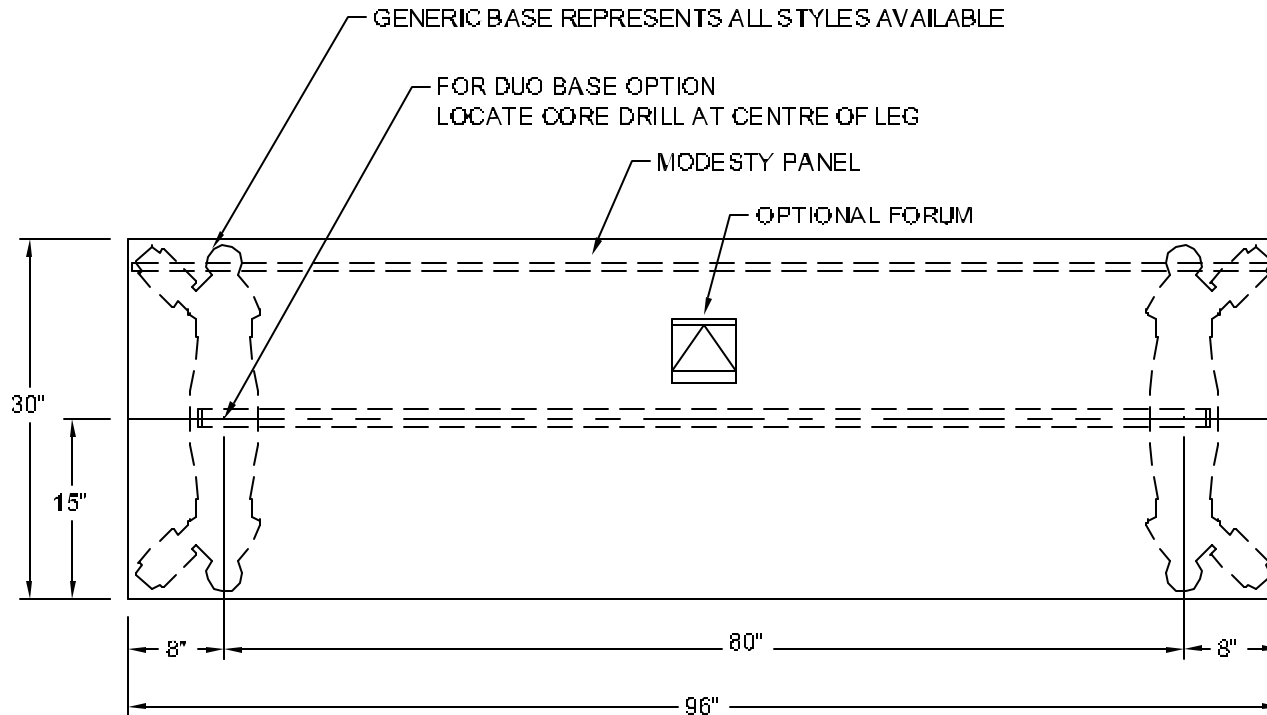

PLAN VIEW

LEG STYLE	MODEL
DUO BASE	- 53307, 53317, 53327
TAPER - POLISHED	- 53347, 53357
TAPER - PAINTED	- 53377, 53387
T LEG - POLISHED	- 53437, 53447
T LEG - ANNOZIZED	- 53487, 53477
CASTER BASE	- 53407, 53417
SIZE	96 x 30
SEATING	2