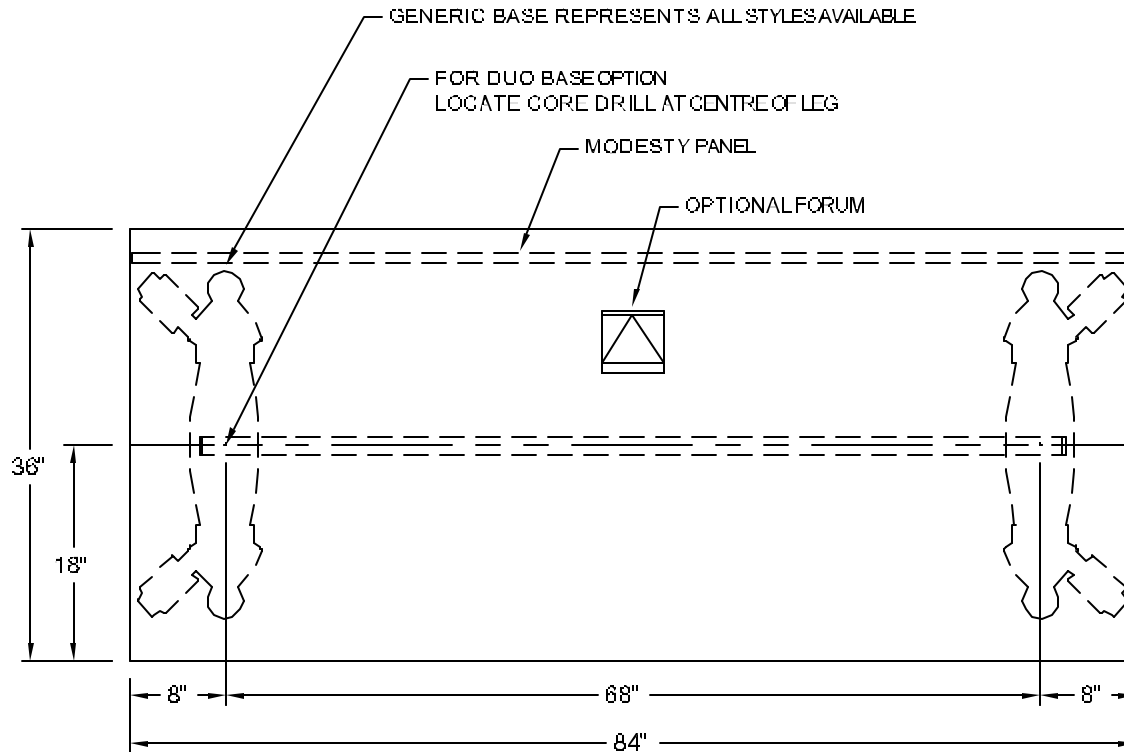

PLAN VIEW

LEG STYLE	MODEL
DUO BASE	- 53306, 53316, 53326
TAPER - POLISHED	- 53346, 53356
TAPER - PAINTED	- 53376, 53386
T LEG - POLISHED	- 53436, 53446
T LEG - ANNOIDIZED	- 53466, 53476
CASTER BASE	- 53406, 53416
SIZE	84 x 36
SEATING	2