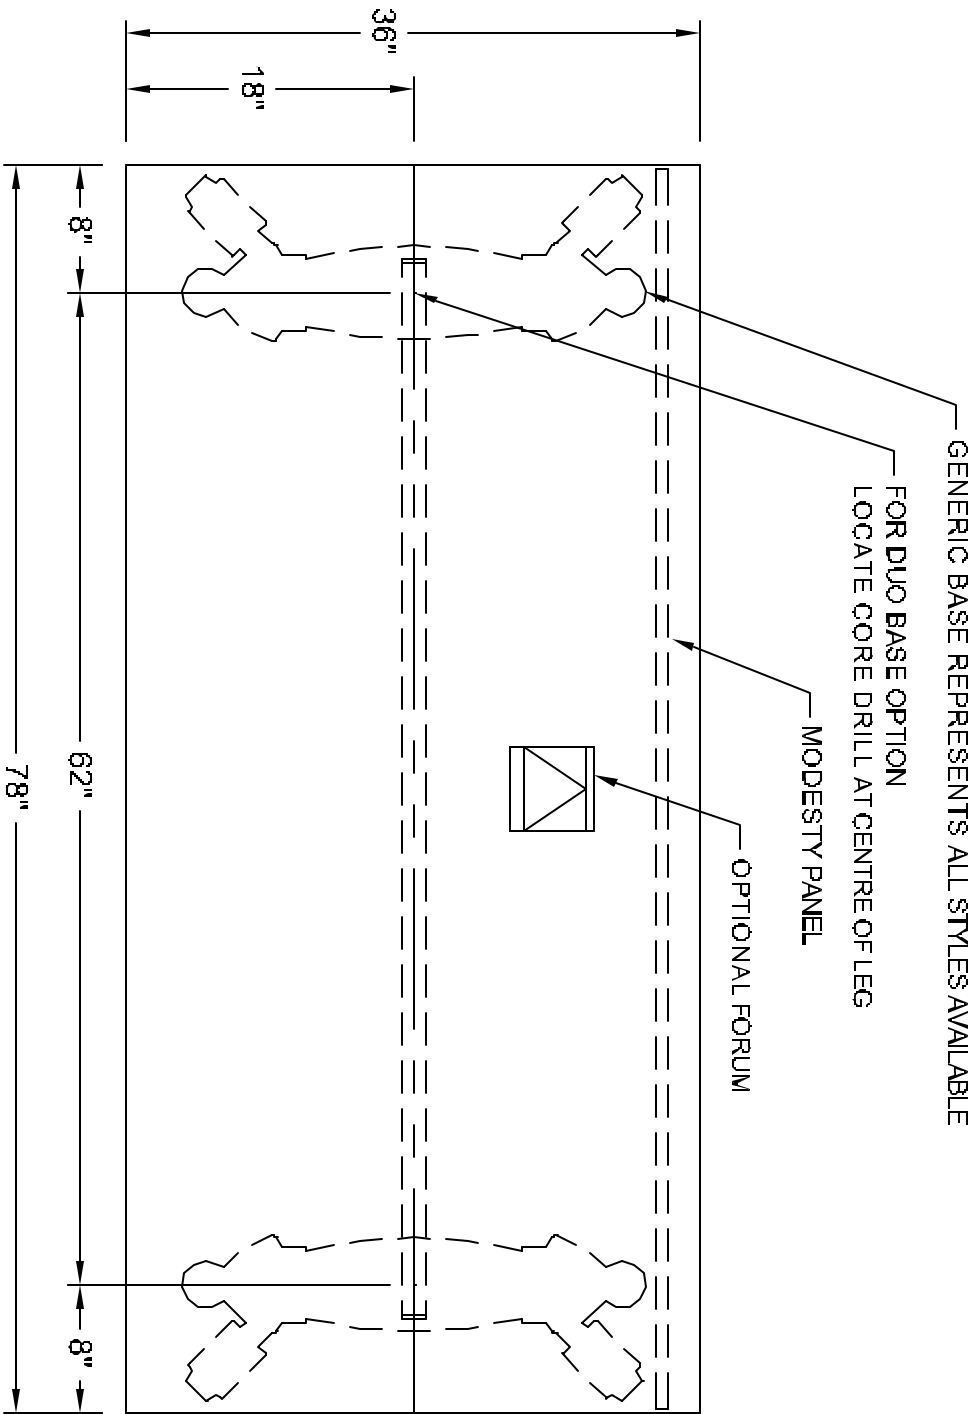

PLAN VIEW

LEG STYLE MODEL

- DUO BASE - 53304, 53314, 53324
- TAPER - POLISHED - 53344, 53354
- TAPER - PAINTED - 53374, 53384
- T LEG - POLISHED - 53434, 53444
- T LEG - ANNOIDIZED - 53464, 53474
- CASTER BASE - 53404, 53414

SIZE 78 X 36
 SEATING 2

THIS DRAWING IS CONFIDENTIAL AND PROPRIETARY. NO PART OF THIS DRAWING MAY BE COPIED, DISCLOSED OR SENT TO ANY THIRD PARTY OR USED FOR ANY PURPOSE WITHOUT THE EXPRESS WRITTEN AUTHORIZATION OF NIENKÄMPER FURNITURE AND ACCESSORIES.