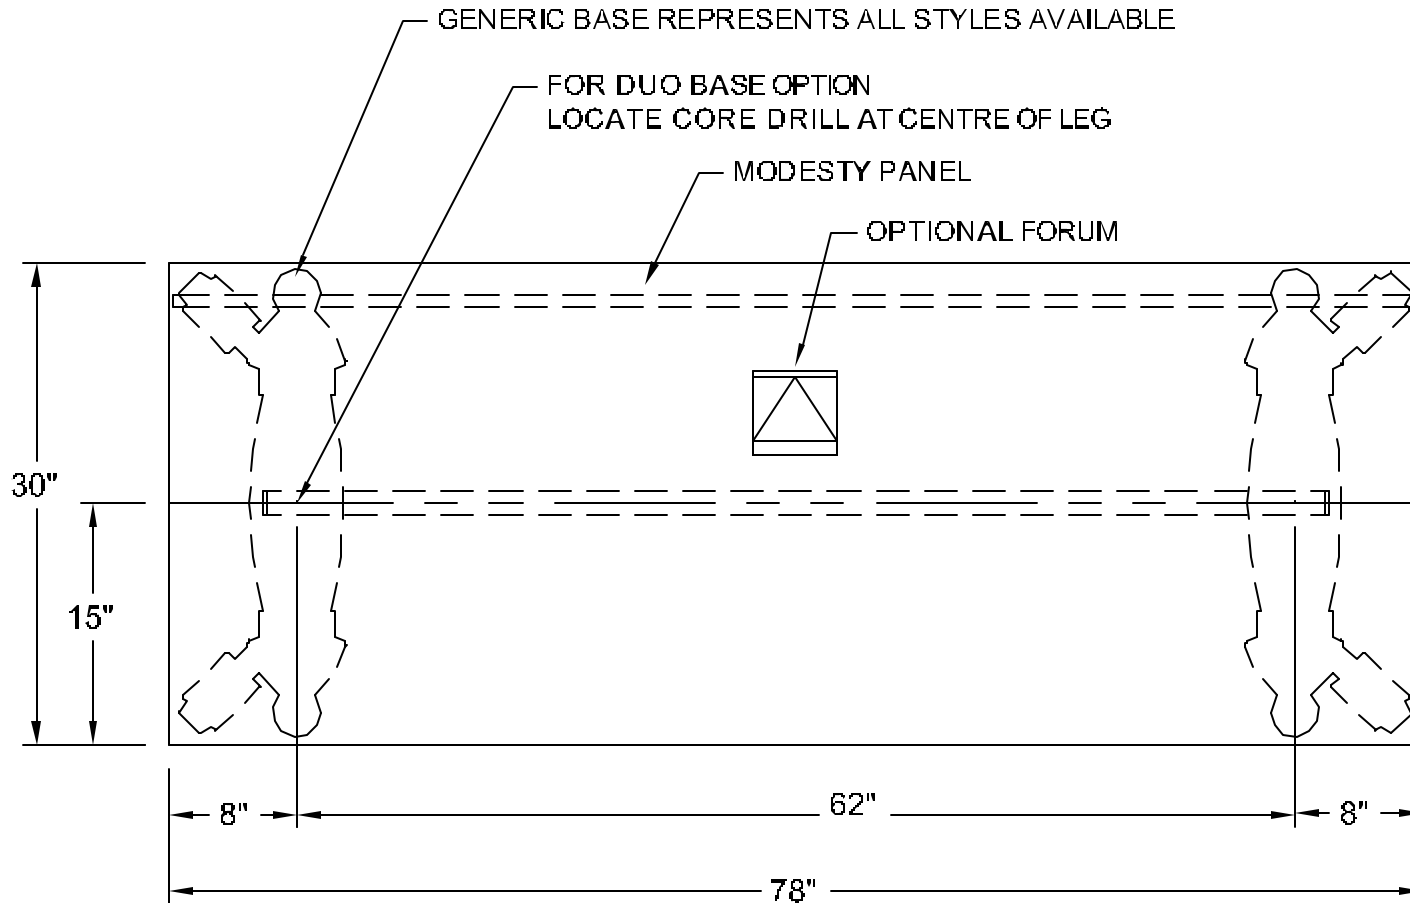

PLAN VIEW

LEG STYLE	MODEL
DUO BASE	- 53303, 53313, 53323
TAPER - POLISHED	- 53343, 53353
TAPER - PAINTED	- 53373, 53383
T LEG - POLISHED	- 53433, 53443
T LEG - ANNOIDIZED	- 53463, 53473
CASTER BASE	- 53403, 53413
SIZE	78 x 30
SEATING	2