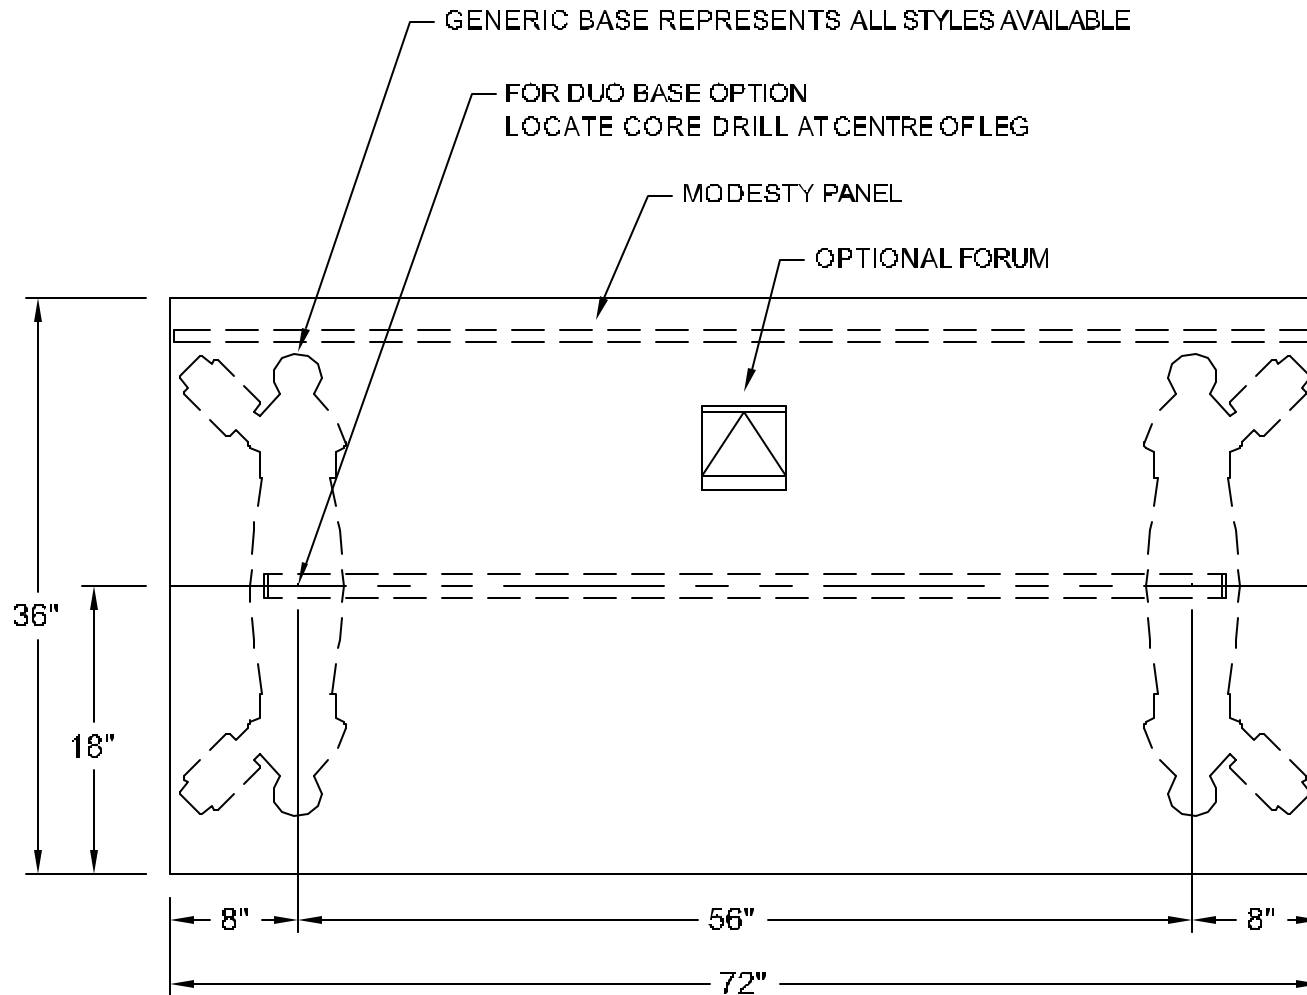

## PLAN VIEW

LEG STYLE	MODEL
DUO BASE	- 53302, 53312, 53322
TAPER - POLISHED	- 53342, 53352
TAPER - PAINTED	- 53372, 53382
T LEG - POLISHED	- 53432, 53442
T LEG - ANNODIZED	- 53462, 53472
CASTER BASE	- 53402, 53412