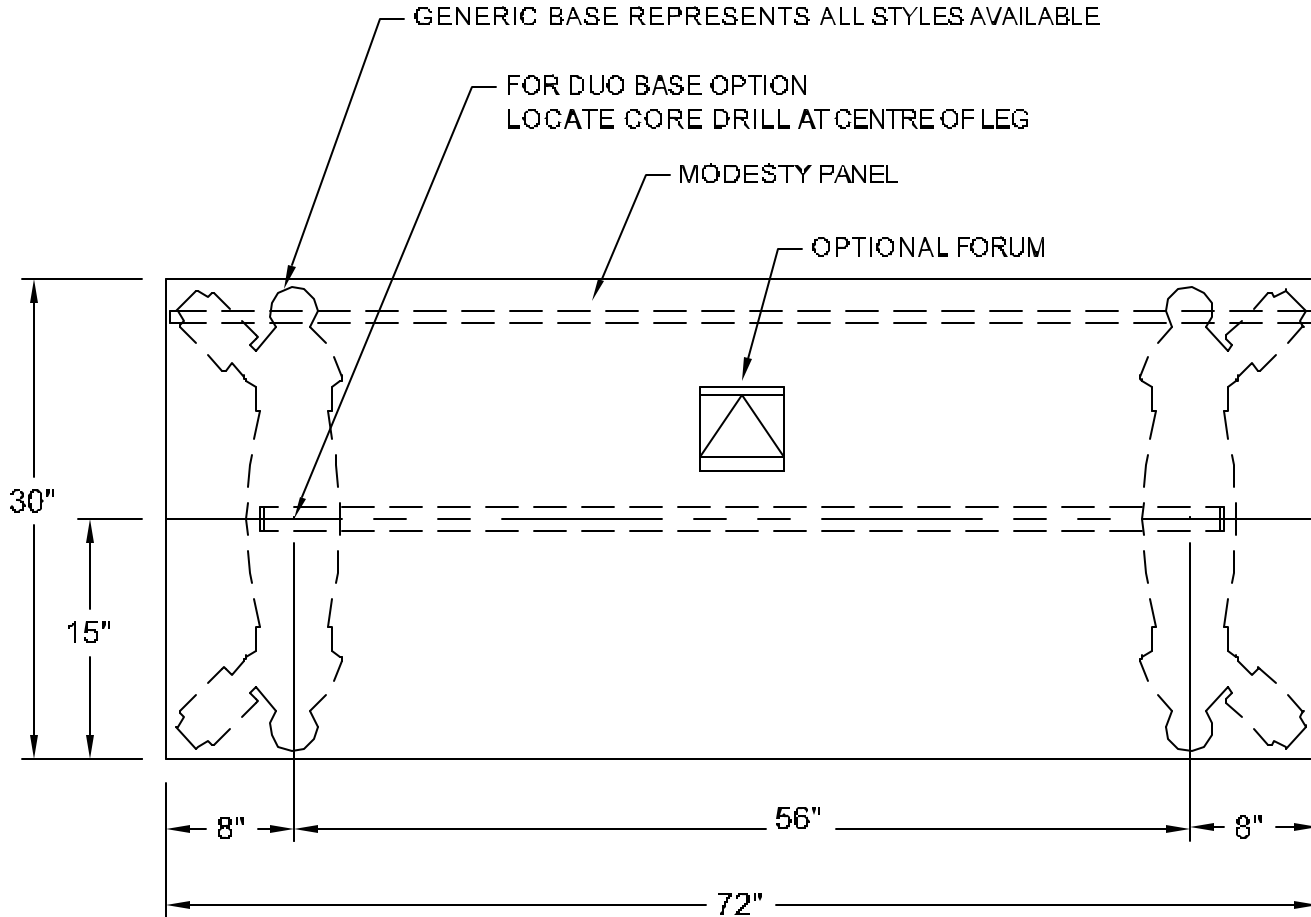

PLAN VIEW

LEG STYLE	MODEL
DUO BASE	- 53301, 53311, 53321
TAPER - POLISHED	- 53341, 53351
TAPER - PAINTED	- 53371, 53381
T LEG - POLISHED	- 53431, 53441
T LEG - ANNOIDIZED	- 53461, 53471
CASTER BASE	- 53401, 53411
SIZE	72 x 30
SEATING	2