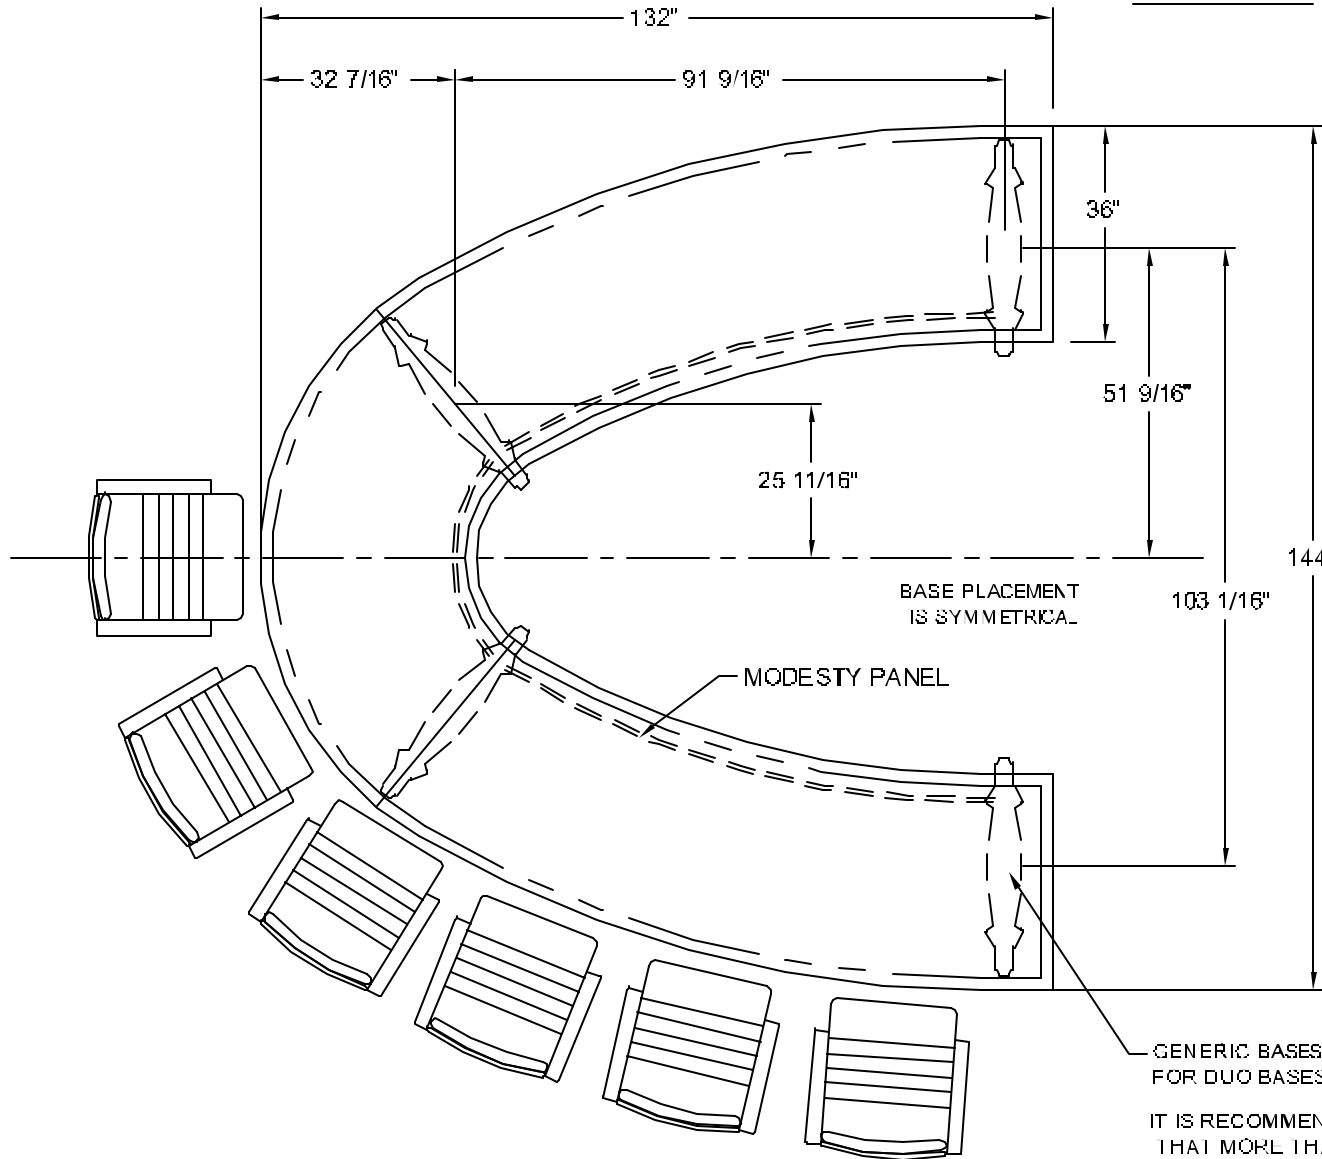

PLAN VIEW

LEG STYLE	MODEL
DUO BASE	- 24723, 24763, 24793
TAPER - POLISHED	- 24733
TAPER - PAINTED	- 24763
T LEG - POLISHED	- 24743
T LEG - ANNOIDIZED	- 24773
CASILR BASL	- 24753
SIZE	132 X 144
SEATING	11