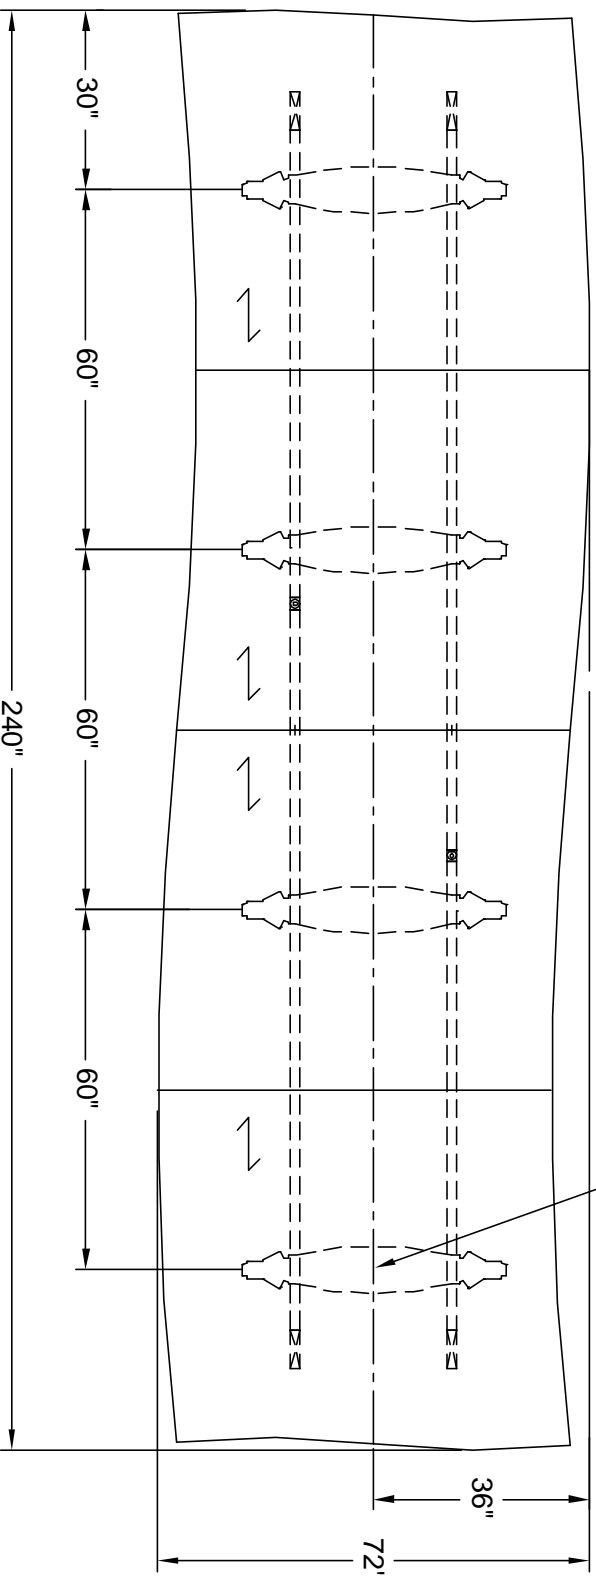

nienkämper

257 Finchdene Square
Scarborough, Ontario,
Canada M1X 1B9
Tel 416-298-5700 / Fax 416-298-4426
EMAIL : customerservice@nienkamper.com

PLAN VIEW

LOCATE CORE DRILL AT CENTRE OF BASES

THIS DRAWING IS CONFIDENTIAL AND PROPRIETARY. NO PART OF THIS DRAWING MAY BE COPIED,
DISCLOSED OR SENT TO ANY THIRD PARTY OR USED FOR ANY PURPOSE WITHOUT THE EXPRESS WRITTEN
AUTHORIZATION OF NIENKAMPER FURNITURE AND ACCESSORIES.