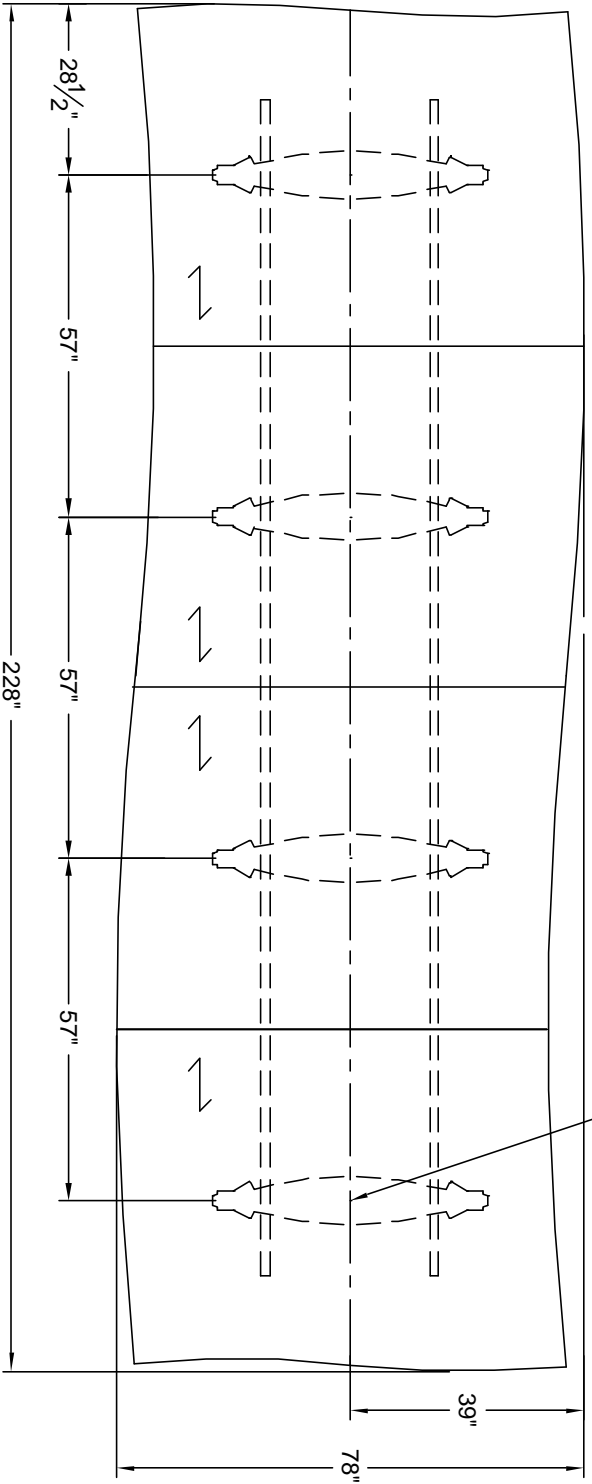

nienkämper

257 Finchdene Square
Scarborough, Ontario,
Canada M1X 1B9
Tel 416-298-5700 / Fax 416-298-4426
EMAIL : customerservice@nienkamper.com

LOCATE CORE DRILL AT CENTRE OF BASES

PLAN VIEW

THIS DRAWING IS CONFIDENTIAL AND PROPRIETARY. NO PART OF THIS DRAWING MAY BE COPIED,
DISCLOSED OR SENT TO ANY THIRD PARTY OR USED FOR ANY PURPOSE WITHOUT THE EXPRESS WRITTEN
AUTHORIZATION OF NIENKAMPER FURNITURE AND ACCESSORIES.