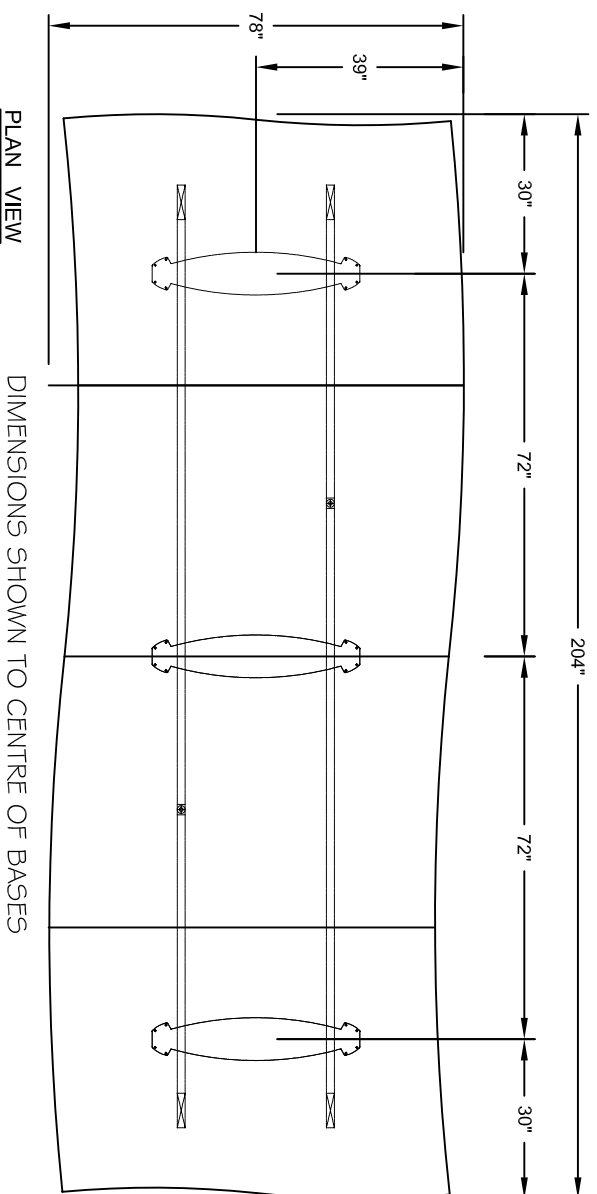

nienkämper

257 Finchdene Square
Scarborough, Ontario,
Canada M1X 1B9
Tel | 1-800-668-9318
EMAIL - mail@nienkamper.com
www.nienkamper.com

MODEL - DUO BASES
SIZE: 204" X 78"

THIS DRAWING IS CONFIDENTIAL AND PROPRIETARY. NO PART OF THIS DRAWING
MAY BE COPIED, DISCLOSED TO ANY THIRD PARTY OR USED FOR ANY PURPOSE
WITHOUT THE EXPRESS WRITTEN AUTHORIZATION OF NIENKAMPER FURNITURE & ACCESSORIES

nienkämper

257 Finchdene Square
Scarborough, Ontario,
Canada M1X 1B9
Tel | 1-800-668-9318
EMAIL - mail@nienkamper.com
www.nienkamper.com

MODEL - TAPER AND T-BASES
SIZE: 204" X 78"

THIS DRAWING IS CONFIDENTIAL AND PROPRIETARY. NO PART OF THIS DRAWING
MAY BE COPIED, DISCLOSED TO ANY THIRD PARTY OR USED FOR ANY PURPOSE
WITHOUT THE EXPRESS WRITTEN AUTHORIZATION OF NIENKAMPER FURNITURE & ACCESSORIES