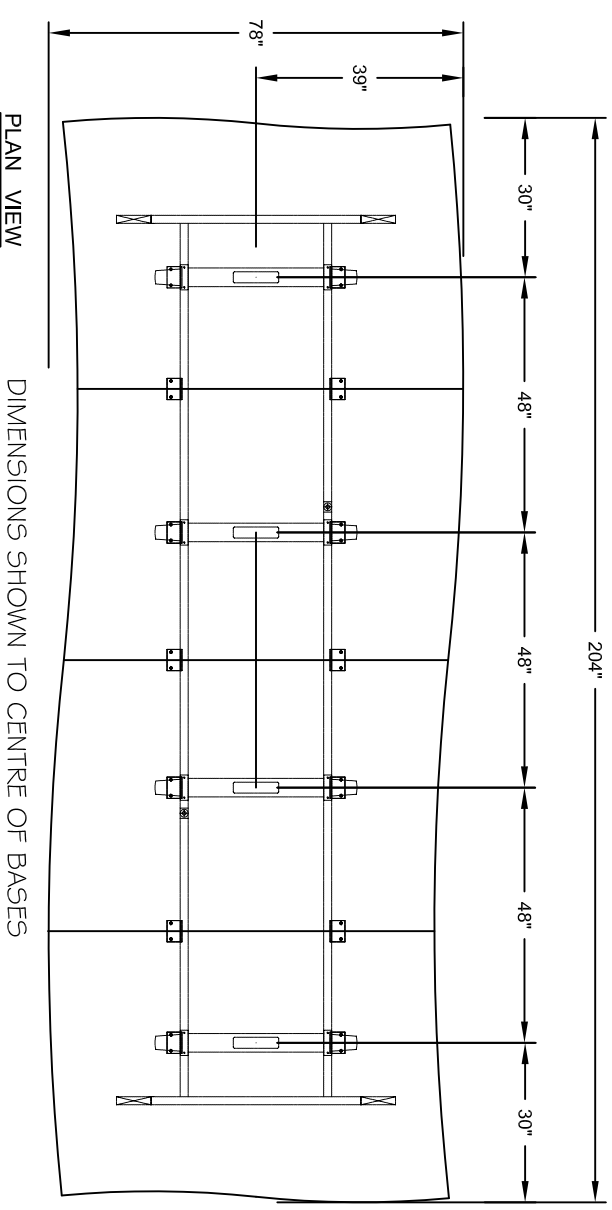

nienkämper

257 Finchdene Square
Scarborough, Ontario,
Canada M1X 1B9
Tel | 1-800-668-9318
EMAIL - mail@nienkamper.com
www.nienkamper.com

MODEL - DUO BASES
SIZE: 204" X 78"

THIS DRAWING IS CONFIDENTIAL AND PROPRIETARY. NO PART OF THIS DRAWING
MAY BE COPIED, DISCLOSED TO ANY THIRD PARTY OR USED FOR ANY PURPOSE
WITHOUT THE EXPRESS WRITTEN AUTHORIZATION OF NIENKAMPER FURNITURE & ACCESSORIES

nienkämper

257 Finchdene Square
Scarborough, Ontario,
Canada M1X 1B9
Tel | 1-800-668-9318
EMAIL - mail@nienkamper.com
www.nienkamper.com

MODEL - TAPER AND T-BASES
SIZE: 204" X 78"

THIS DRAWING IS CONFIDENTIAL AND PROPRIETARY. NO PART OF THIS DRAWING
MAY BE COPIED, DISCLOSED TO ANY THIRD PARTY OR USED FOR ANY PURPOSE
WITHOUT THE EXPRESS WRITTEN AUTHORIZATION OF NIENKAMPER FURNITURE & ACCESSORIES