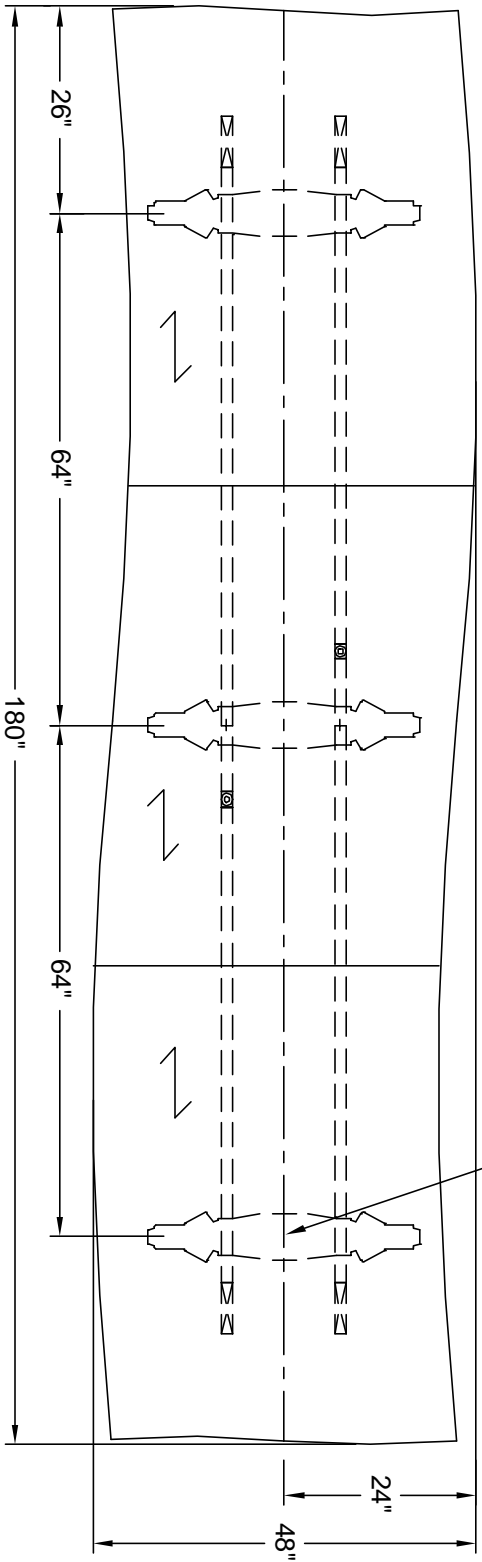

IGF Group
nienkämper

257 Finchdene Square
Scarborough, Ontario,
Canada M1X 1B9
Tel 416-298-5700 / Fax 416-298-4426
EMAIL : customerservice@nienkamper.com

LOCATE CORE DRILL AT CENTRE OF BASES

PLAN VIEW

THIS DRAWING IS CONFIDENTIAL AND PROPRIETARY. NO PART OF THIS DRAWING MAY BE COPIED,
DISCLOSED OR SENT TO ANY THIRD PARTY OR USED FOR ANY PURPOSE WITHOUT THE EXPRESS WRITTEN
AUTHORIZATION OF NIENKAMPER FURNITURE AND ACCESSORIES.