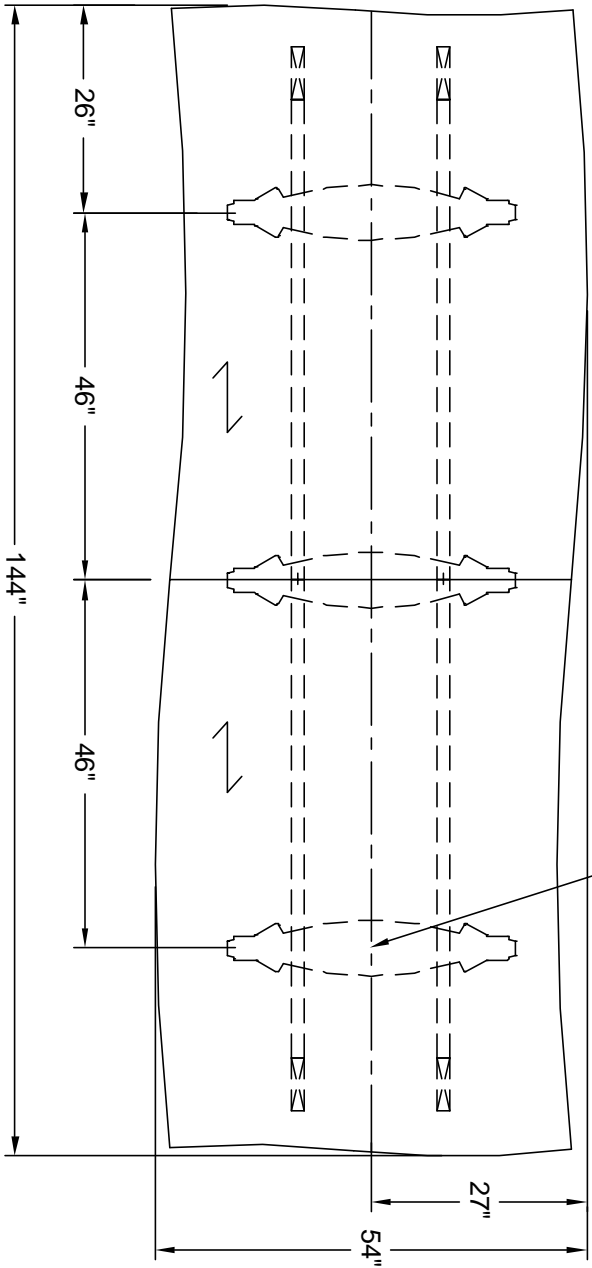

KF Group
nienkämper

257 Finchdene Square
Scarborough, Ontario,
Canada M1X 1B9
Tel 416-298-5700 / Fax 416-298-4426
EMAIL : customerservice@nienkamper.com

LOCATE CORE DRILL AT CENTRE OF BASES

PLAN VIEW

THIS DRAWING IS CONFIDENTIAL AND PROPRIETARY. NO PART OF THIS DRAWING MAY BE COPIED, DISCLOSED OR SENT TO ANY THIRD PARTY OR USED FOR ANY PURPOSE WITHOUT THE EXPRESS WRITTEN AUTHORIZATION OF NIENKAMPER FURNITURE AND ACCESSORIES.