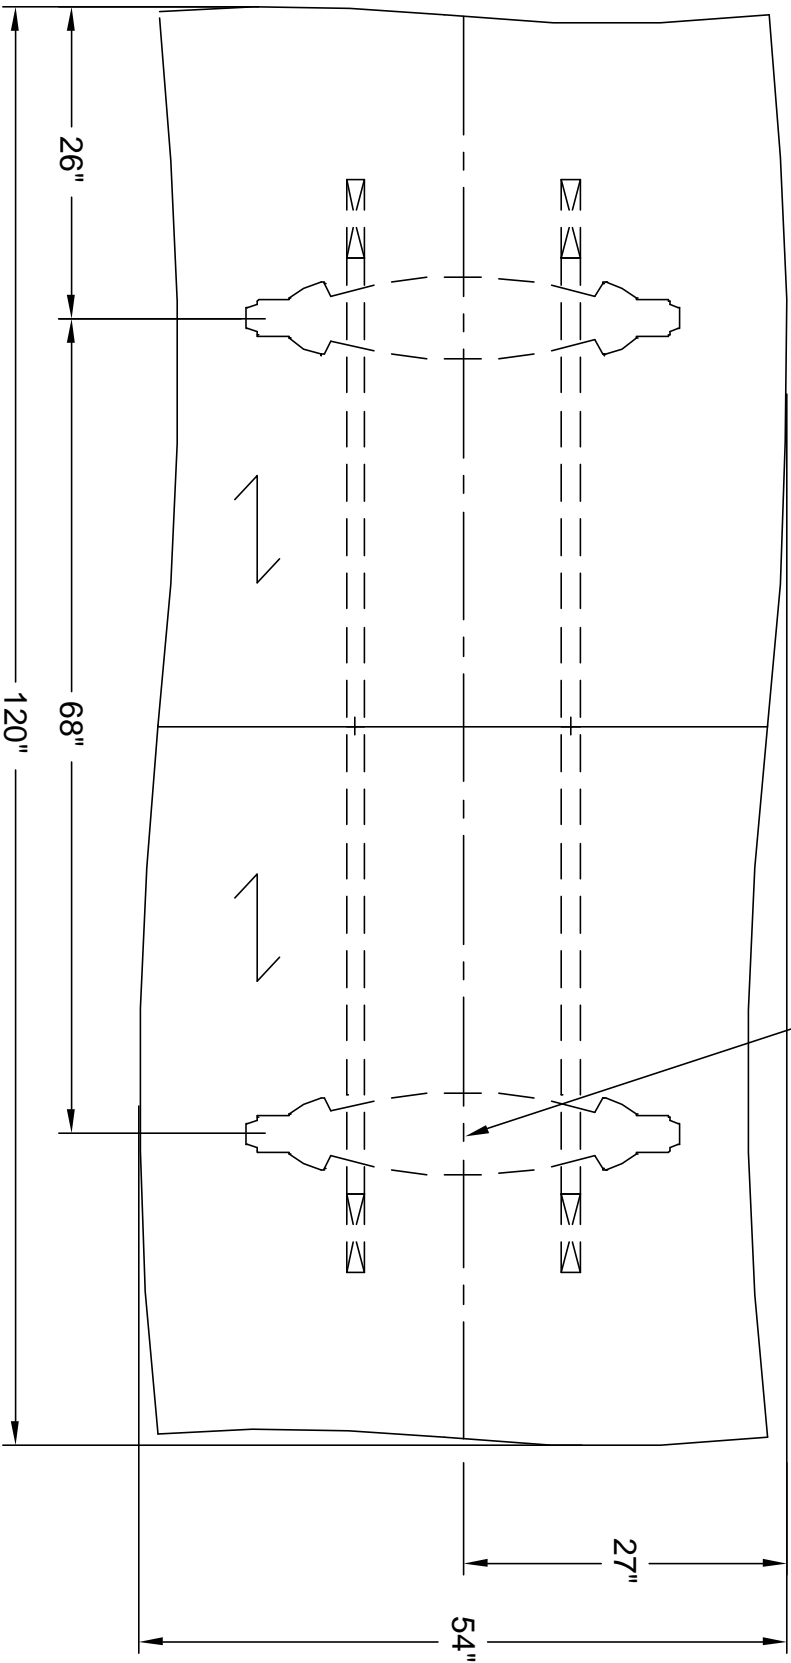

nienkämper

257 Finchdene Square
Scarborough, Ontario,
Canada M1X 1B9
Tel 416-298-5700 / Fax 416-298-4426
EMAIL : customerservice@nienkamper.com

PLAN VIEW

LOCATE CORE DRILL AT CENTRE OF BASES

THIS DRAWING IS CONFIDENTIAL AND PROPRIETARY. NO PART OF THIS DRAWING MAY BE COPIED,
DISCLOSED OR SENT TO ANY THIRD PARTY OR USED FOR ANY PURPOSE WITHOUT THE EXPRESS WRITTEN
AUTHORIZATION OF NIENKÄMPER FURNITURE AND ACCESSORIES.