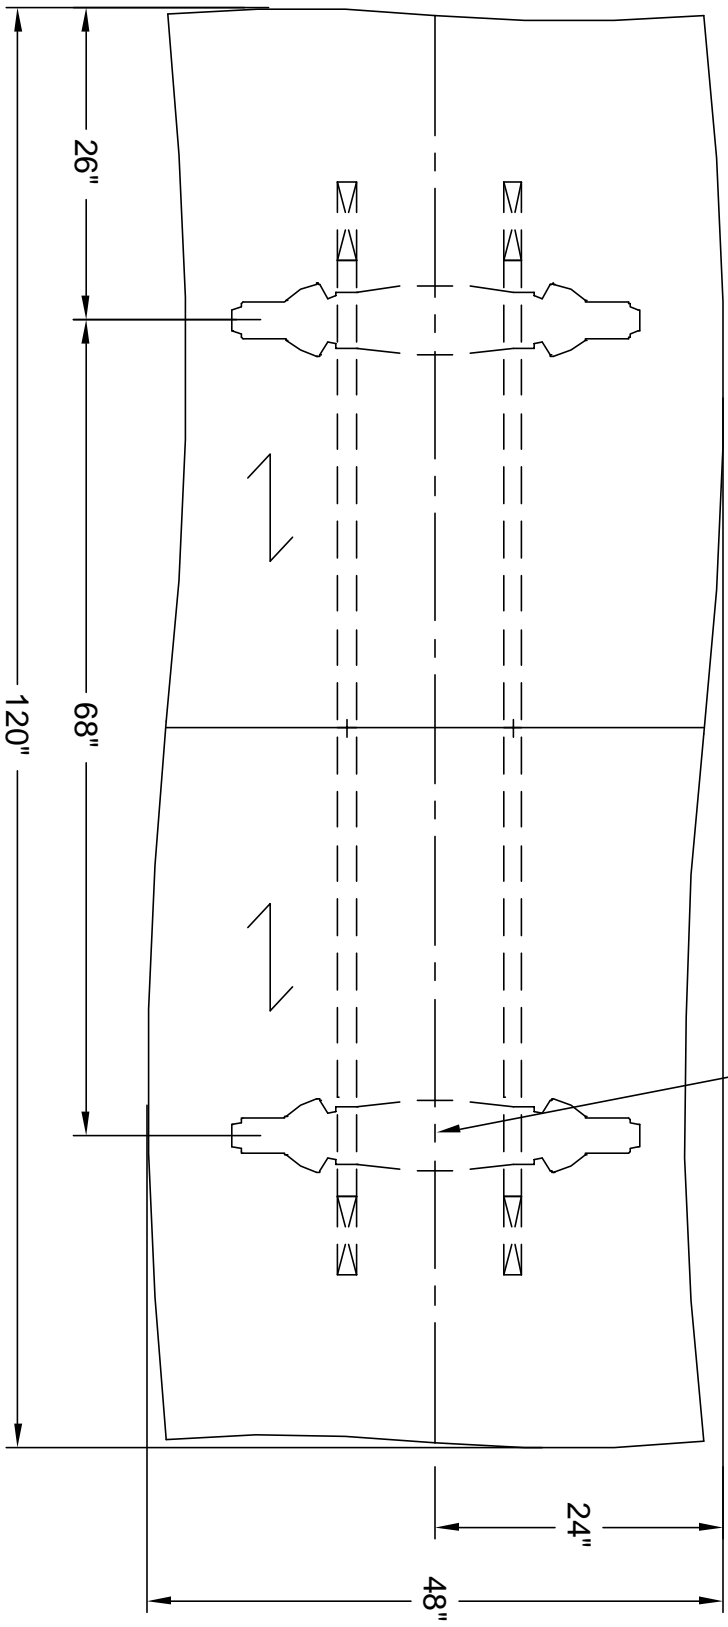

nienkämper

257 Finchdene Square
Scarborough, Ontario,
Canada M1X 1B9
Tel 416-298-5700 / Fax 416-298-4426
EMAIL : customerservice@nienkamper.com

PLAN VIEW

LOCATE CORE DRILL AT CENTRE OF BASES

THIS DRAWING IS CONFIDENTIAL AND PROPRIETARY. NO PART OF THIS DRAWING MAY BE COPIED,
DISCLOSED OR SENT TO ANY THIRD PARTY OR USED FOR ANY PURPOSE WITHOUT THE EXPRESS WRITTEN
AUTHORIZATION OF NIENKÄMPER FURNITURE AND ACCESSORIES.