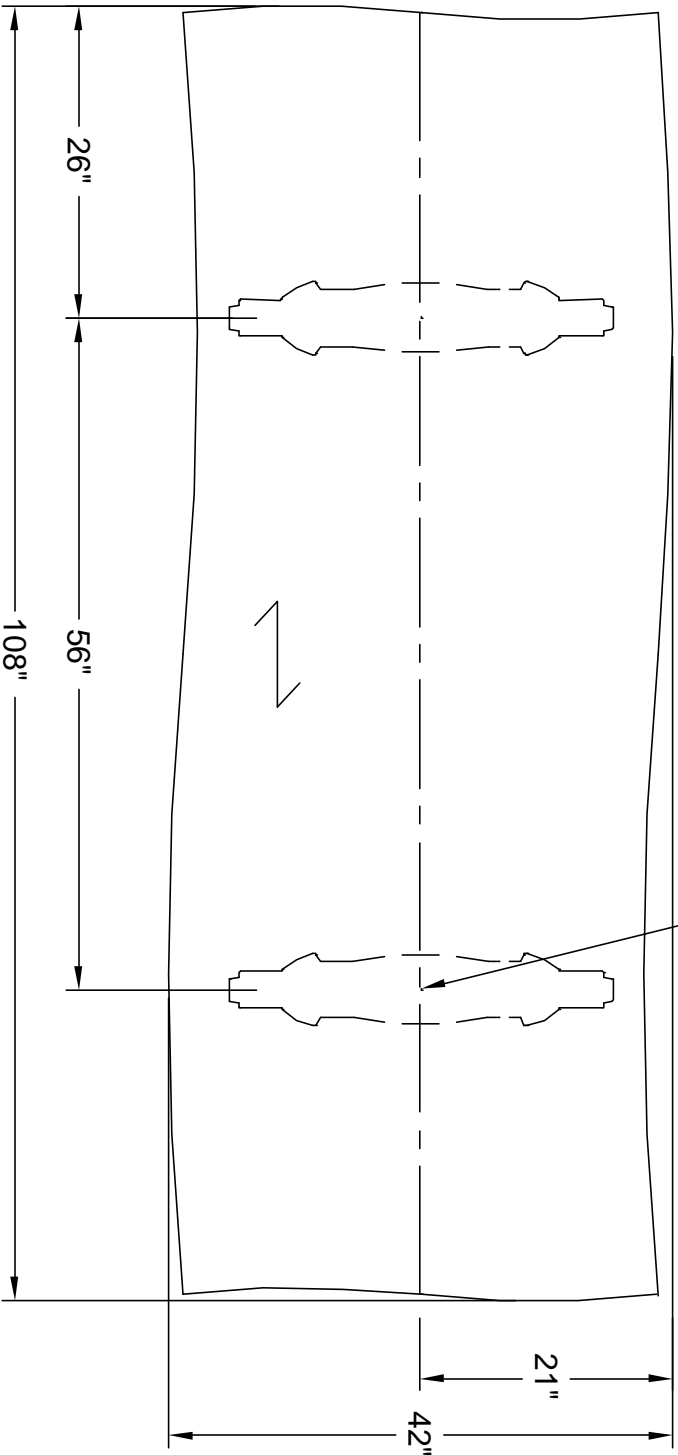

nienkämper

257 Finchdene Square
Scarborough, Ontario,
Canada M1X 1B9
Tel 416-298-5700 / Fax 416-298-4426
EMAIL : customerservice@nienkamper.com

PLAN VIEW

LOCATE CORE DRILL AT CENTRE OF BASES

THIS DRAWING IS CONFIDENTIAL AND PROPRIETARY. NO PART OF THIS DRAWING MAY BE COPIED,
DISCLOSED OR SENT TO ANY THIRD PARTY OR USED FOR ANY PURPOSE WITHOUT THE EXPRESS WRITTEN
AUTHORIZATION OF NIENKÄMPER FURNITURE AND ACCESSORIES.