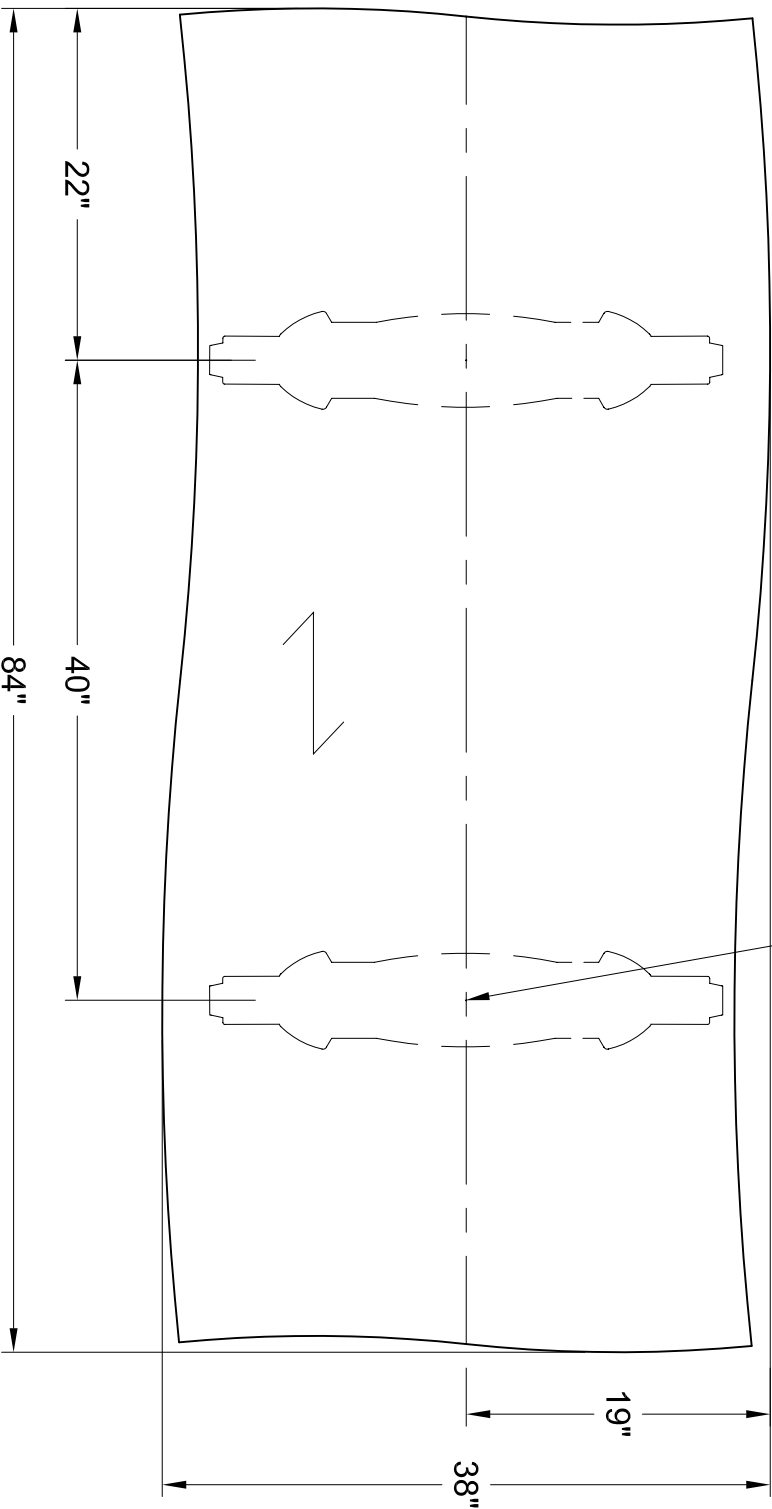

nienkämper

257 Finchdene Square
Scarborough, Ontario,
Canada M1X 1B9
Tel 416-298-5700 / Fax 416-298-4426
EMAIL : customerservice@nienkamper.com

PLAN VIEW

LOCATE CORE DRILL AT CENTRE OF BASES

THIS DRAWING IS CONFIDENTIAL AND PROPRIETARY. NO PART OF THIS DRAWING MAY BE COPIED,
DISCLOSED OR SENT TO ANY THIRD PARTY OR USED FOR ANY PURPOSE WITHOUT THE EXPRESS WRITTEN
AUTHORIZATION OF NIENKAMPER FURNITURE AND ACCESSORIES.