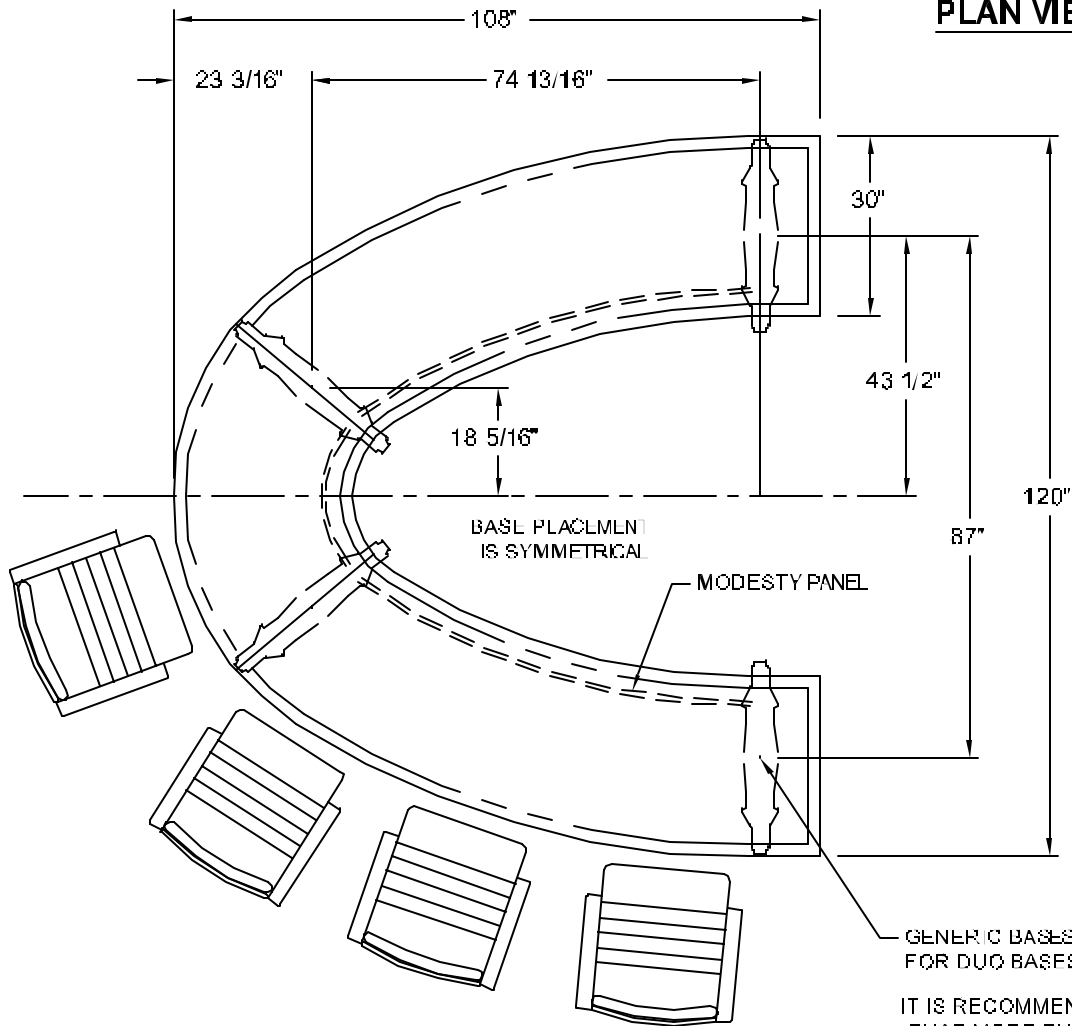

KEFgroup

nienkämper

257 Finchdene Square
 Scarborough, Ontario,
 Canada M1X 1B9
 Tel 416-298-5700 / Fax 416-298-4425
 EMAIL : customerservice@nienkamper.com

PLAN VIEW

LEG STYLE	MODEL
DUD BASE	- 24721, 24781, 24791
TAPER - POLISHED	- 24731
TAPER - PAINTED	- 24751
T_LEG - POLISHED	- 24741
T_LEG - ANNOXIDIZED	- 24771
CASTER BASE	- 24751
SIZE	108 X 120
SEATING	8

BASE PLACEMENT IS SYMMETRICAL

MODESTY PANEL

GENERAL BASES SHOWN FOR DUD BASES LOCATE CORE DRILLS AT CENTRE OF BASES

IT IS RECOMMENDED FOR THIS SHAPE OF TABLE THAT MORE THAN ONE CORE DRILL BE PLACED

THIS DRAWING IS CONFIDENTIAL AND PROPRIETARY. NO PART OF THIS DRAWING MAY BE COPIED, DISCLOSED OR SENT TO ANY THIRD PARTY OR USED FOR ANY PURPOSE WITHOUT THE EXPRESS WRITTEN AUTHORIZATION OF NIENKAMPER FURNITURE AND ACCESSORIES.