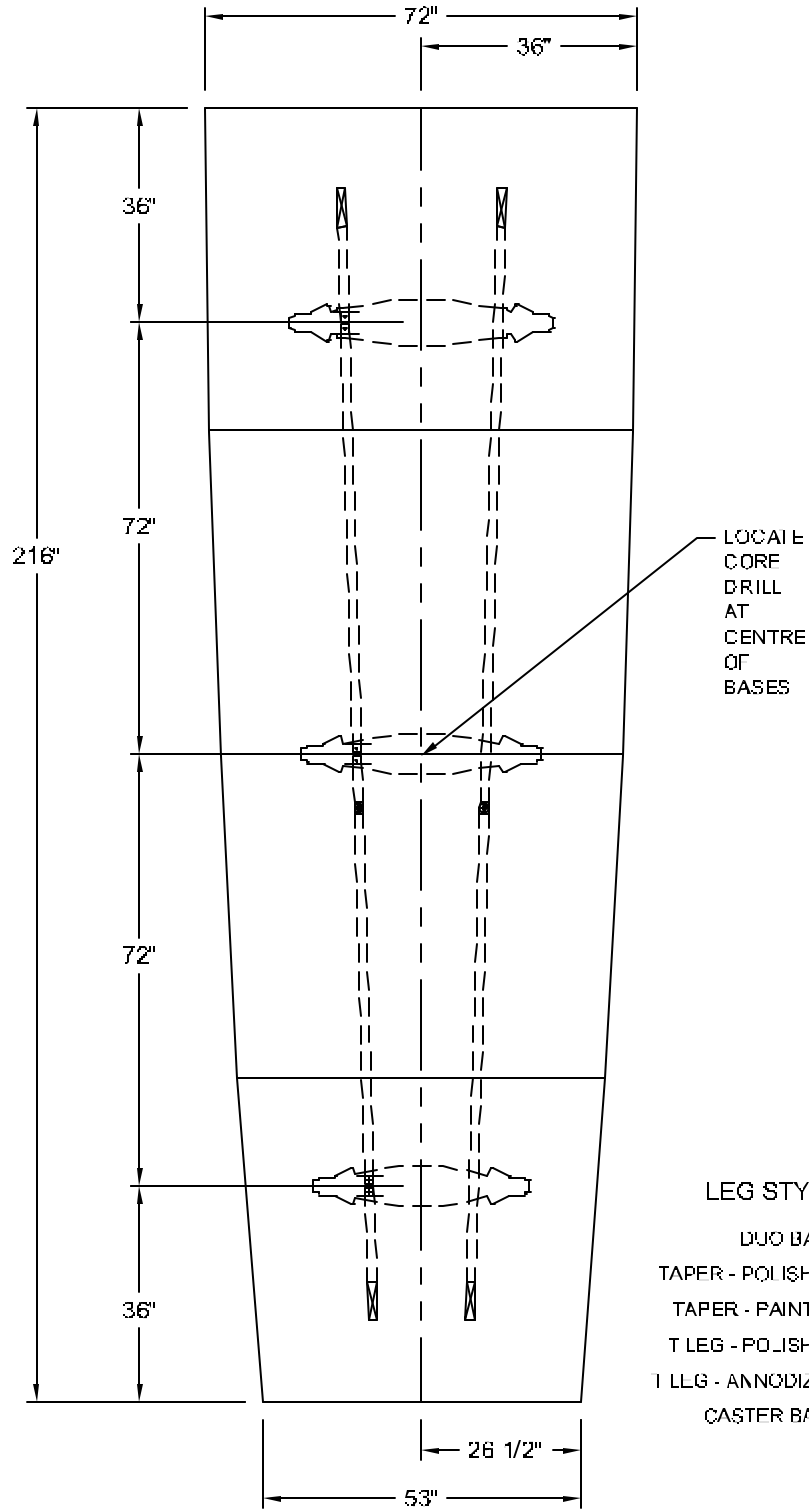

nienkämper

257 Finchdene Square
Scarborough, Ontario,
Canada M1X 1B9

Tel 416-298-5700 / Fax 416-298-4426
EMAIL : customerservice@nienkamper.com

LEG STYLE	MODEL
DUO BASE	- 52641
TAPER - POLISHED	- 52741
TAPER - PAINTED	- 54841
T LEG - POLISHED	- 52841
T LEG - ANNOXIDIZED	- 54941
CASTER BASE	- 54941