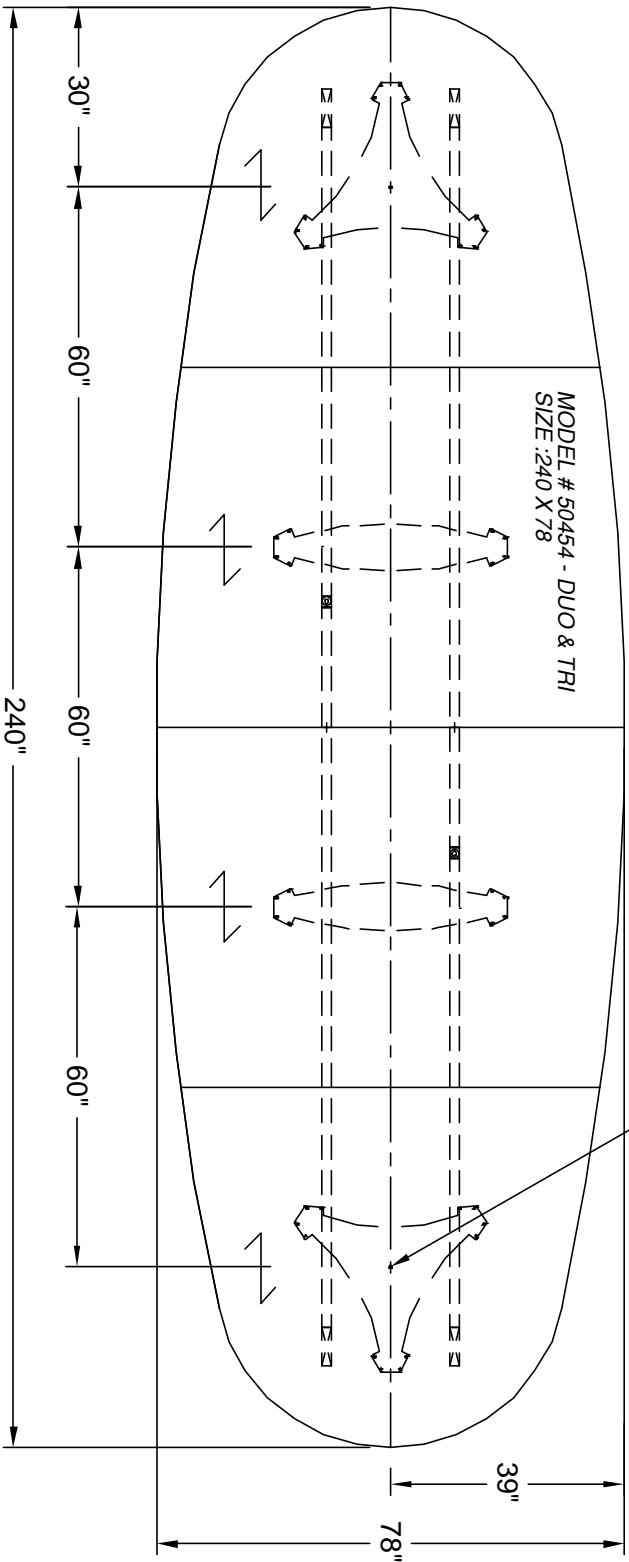

# nienkämper

257 Finchdene Square  
Scarborough, Ontario,  
Canada M1X 1B9  
Tel 416-298-5700 / Fax 416-298-4426  
EMAIL : [customerservice@nienkamper.com](mailto:customerservice@nienkamper.com)

LOCATE CORE DRILL AT CENTRE OF BASES

## PLAN VIEW

THIS DRAWING IS CONFIDENTIAL AND PROPRIETARY. NO PART OF THIS DRAWING MAY BE COPIED,  
DISCLOSED OR SENT TO ANY THIRD PARTY OR USED FOR ANY PURPOSE WITHOUT THE EXPRESS WRITTEN  
AUTHORIZATION OF NIENKAMPER FURNITURE AND ACCESSORIES.