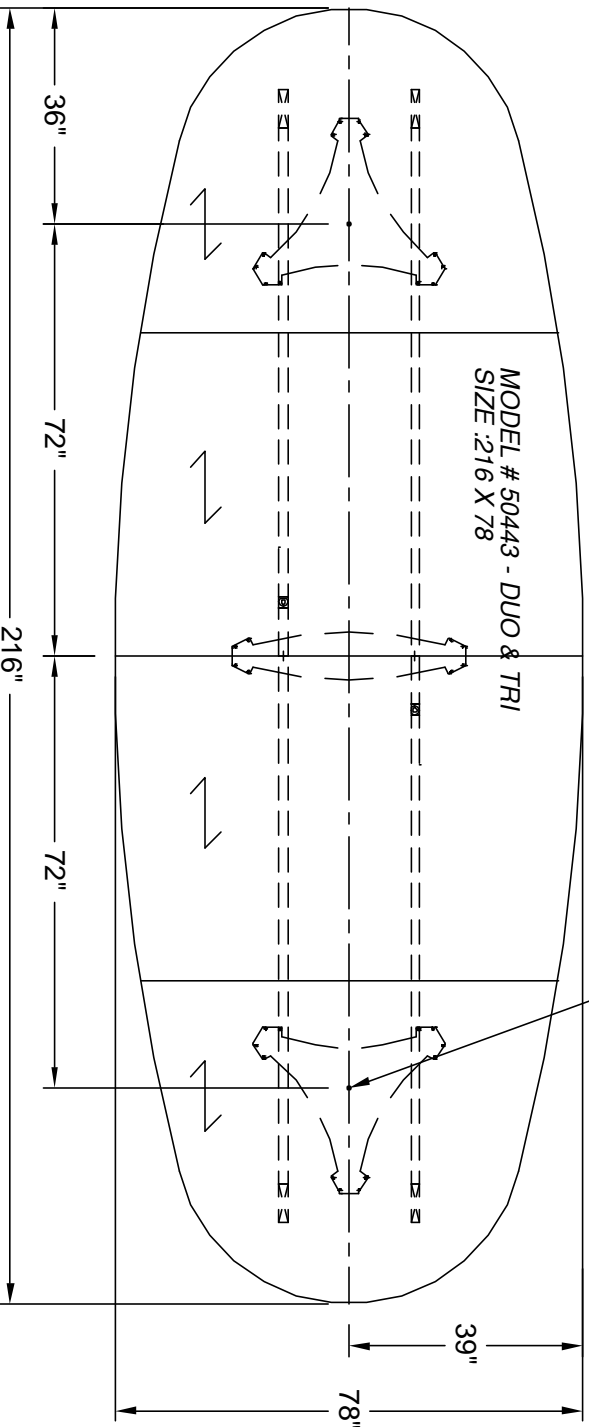

nienkämper

257 Finchdene Square
Scarborough, Ontario,
Canada M1X 1B9
Tel 416-298-5700 / Fax 416-298-4426
EMAIL : customerservice@nienkamper.com

LOCATE CORE DRILL AT CENTRE OF BASES

PLAN VIEW

THIS DRAWING IS CONFIDENTIAL AND PROPRIETARY. NO PART OF THIS DRAWING MAY BE COPIED,
DISCLOSED OR SENT TO ANY THIRD PARTY OR USED FOR ANY PURPOSE WITHOUT THE EXPRESS WRITTEN
AUTHORIZATION OF NIENKAMPER FURNITURE AND ACCESSORIES.