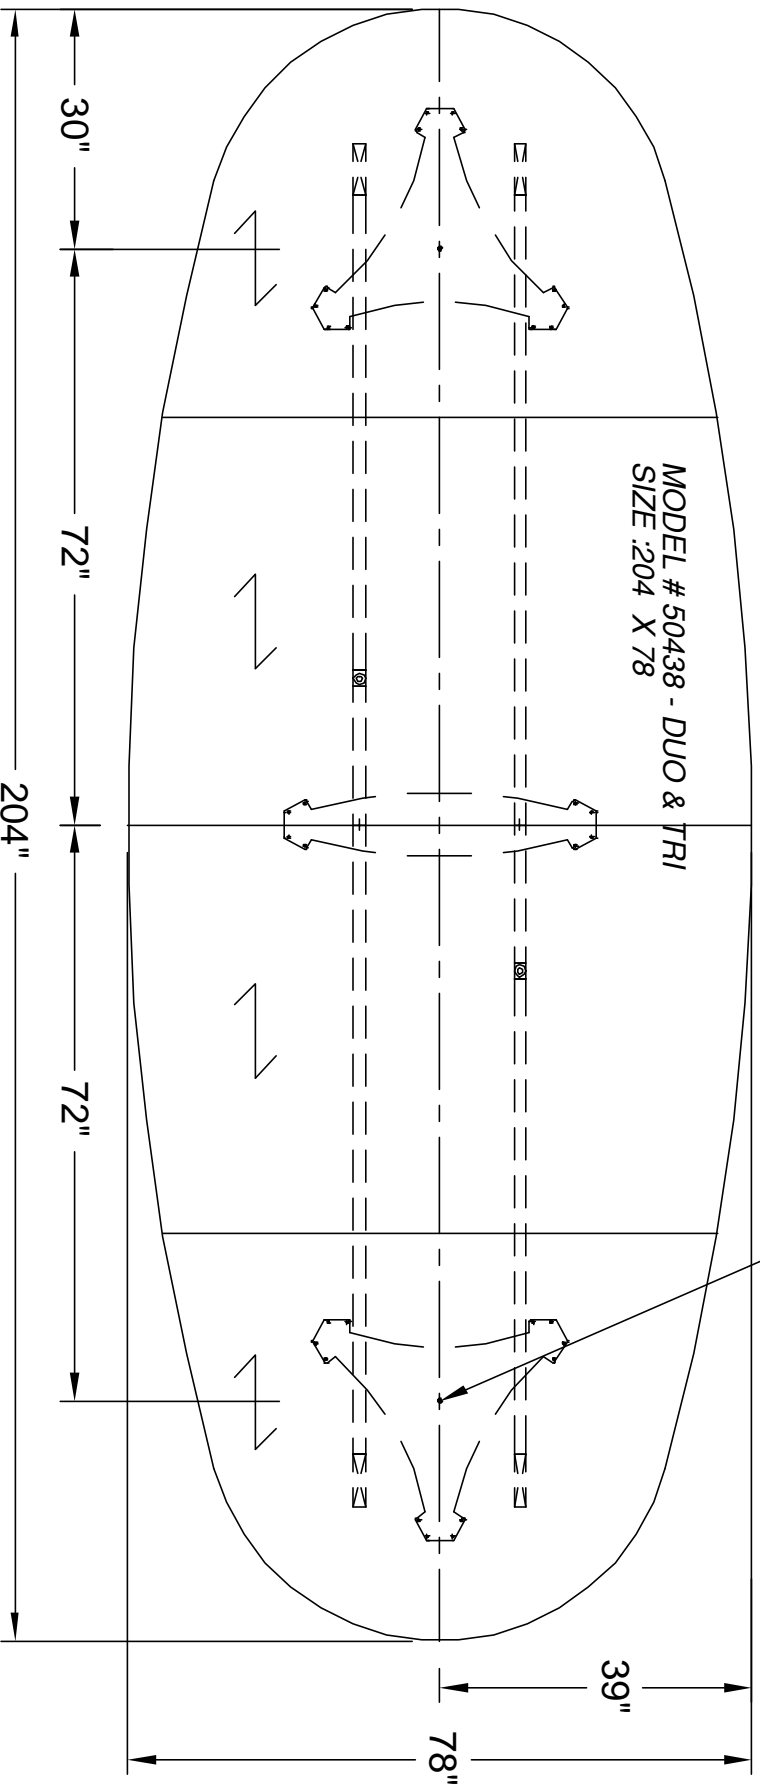

nienkämper

257 Finchdene Square
Scarborough, Ontario,
Canada M1X 1B9
Tel 416-298-5700 / Fax 416-298-4426
EMAIL : customerservice@nienkamper.com

LOCATE CORE DRILL AT CENTRE OF BASES

PLAN VIEW

THIS DRAWING IS CONFIDENTIAL AND PROPRIETARY. NO PART OF THIS DRAWING MAY BE COPIED, DISCLOSED OR SENT TO ANY THIRD PARTY OR USED FOR ANY PURPOSE WITHOUT THE EXPRESS WRITTEN AUTHORIZATION OF NIENKAMPER FURNITURE AND ACCESSORIES.