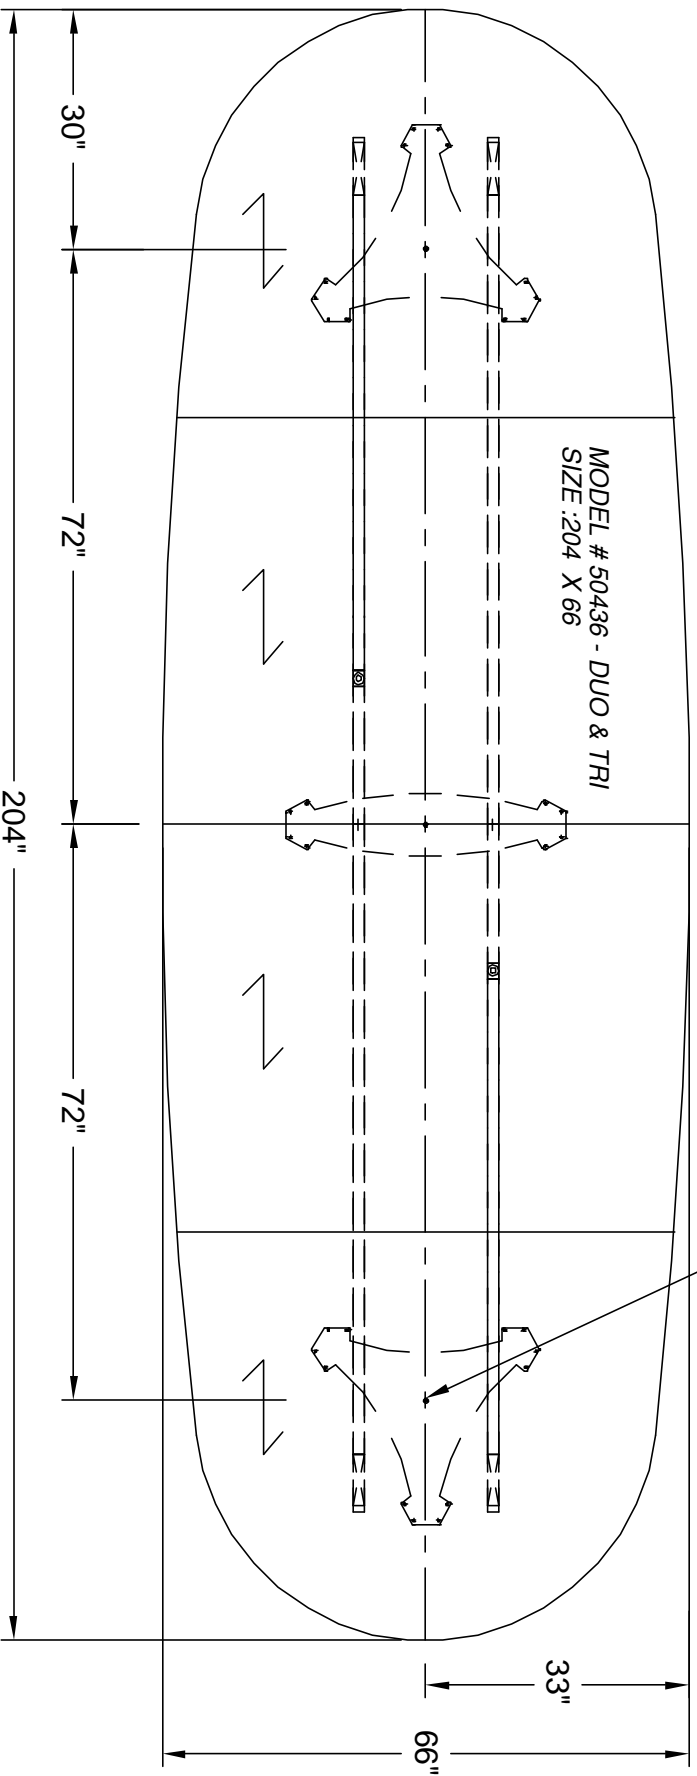

nienkämper

257 Finchdene Square
Scarborough, Ontario,
Canada M1X 1B9

Tel 416-298-5700 / Fax 416-298-4426
EMAIL : customerservice@nienkamper.com

LOCATE CORE DRILL AT CENTRE OF BASES

PLAN VIEW

THIS DRAWING IS CONFIDENTIAL AND PROPRIETARY. NO PART OF THIS DRAWING MAY BE COPIED,
DISCLOSED OR SENT TO ANY THIRD PARTY OR USED FOR ANY PURPOSE WITHOUT THE EXPRESS WRITTEN
AUTHORIZATION OF NIENKAMPER FURNITURE AND ACCESSORIES.