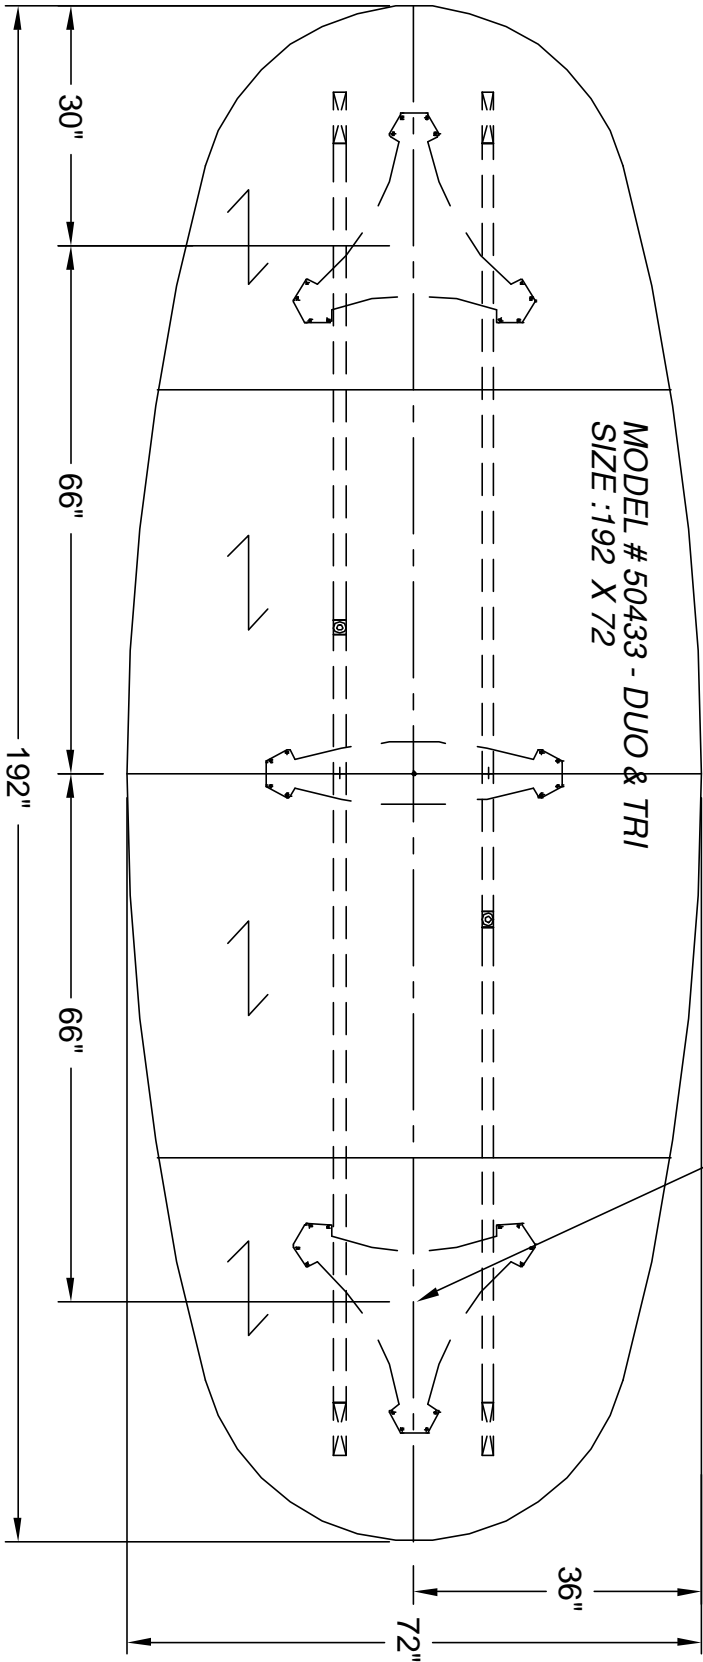

nienkämper

257 Finchdene Square
Scarborough, Ontario,
Canada M1X 1B9
Tel 416-298-5700 / Fax 416-298-4426
EMAIL : customerservice@nienkamper.com

LOCATE CORE DRILL AT CENTRE OF BASES

PLAN VIEW

THIS DRAWING IS CONFIDENTIAL AND PROPRIETARY. NO PART OF THIS DRAWING MAY BE COPIED,
DISCLOSED OR SENT TO ANY THIRD PARTY OR USED FOR ANY PURPOSE WITHOUT THE EXPRESS WRITTEN
AUTHORIZATION OF NIENKÄMPER FURNITURE AND ACCESSORIES.