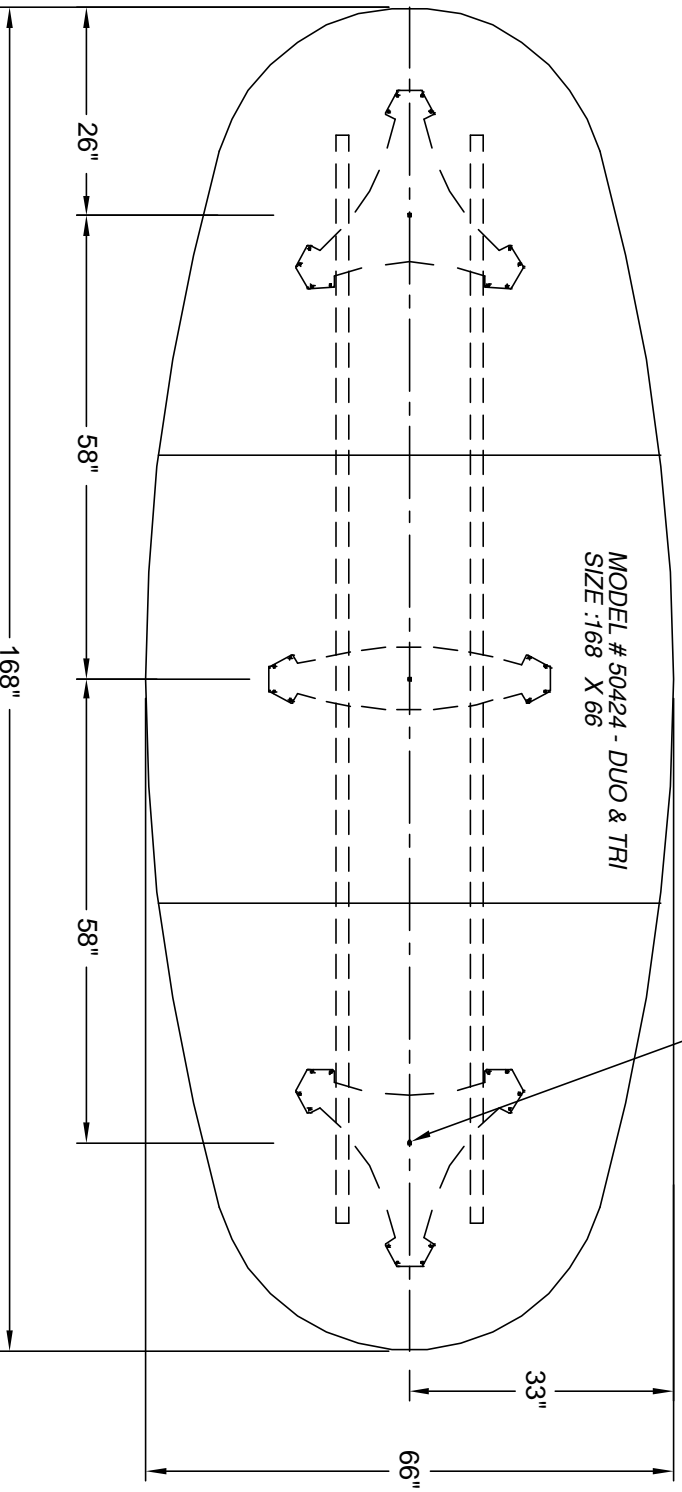

nienkämper

257 Finchdene Square
Scarborough, Ontario,
Canada M1X 1B9
Tel 416-298-5700 / Fax 416-298-4426
EMAIL : customerservice@nienkamper.com

LOCATE CORE DRILL AT CENTRE OF BASES

PLAN VIEW

THIS DRAWING IS CONFIDENTIAL AND PROPRIETARY. NO PART OF THIS DRAWING MAY BE COPIED,
DISCLOSED OR SENT TO ANY THIRD PARTY OR USED FOR ANY PURPOSE WITHOUT THE EXPRESS WRITTEN
AUTHORIZATION OF NIENKÄMPER FURNITURE AND ACCESSORIES.