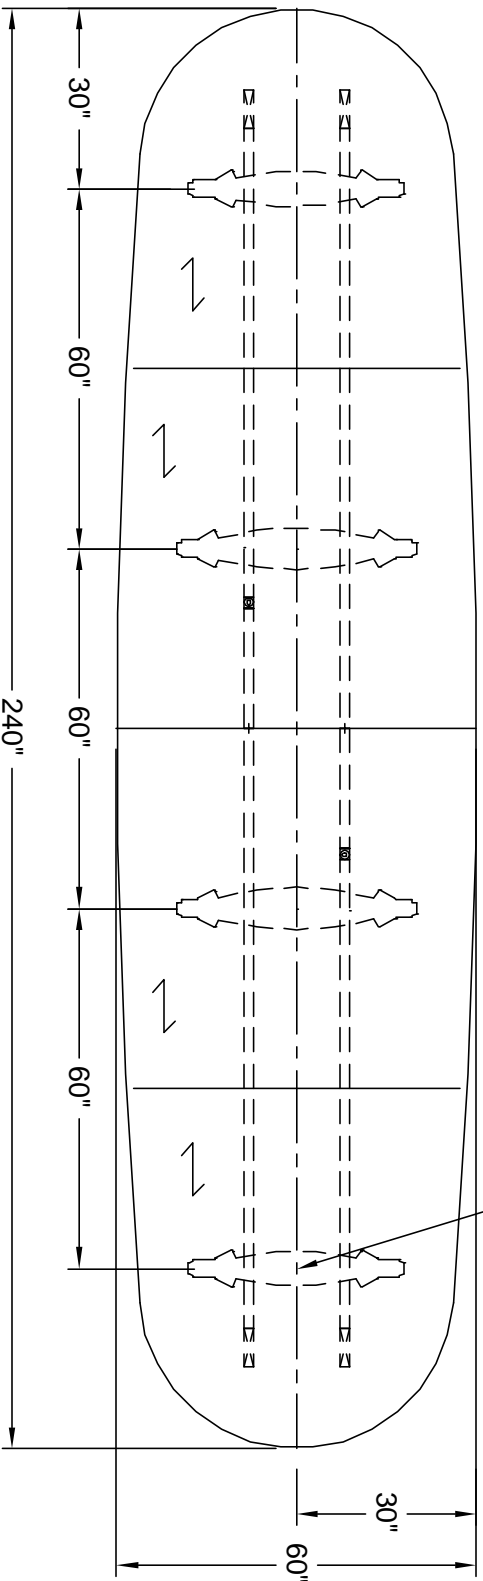

257 Finchdene Square  
 Scarborough, Ontario,  
 Canada M1X 1B9  
 Tel 416-298-5700 / Fax 416-298-4426  
 EMAIL : [customerservice@nienkamper.com](mailto:customerservice@nienkamper.com)

**PLAN VIEW**

LOCATE CORE DRILL AT CENTRE OF BASES