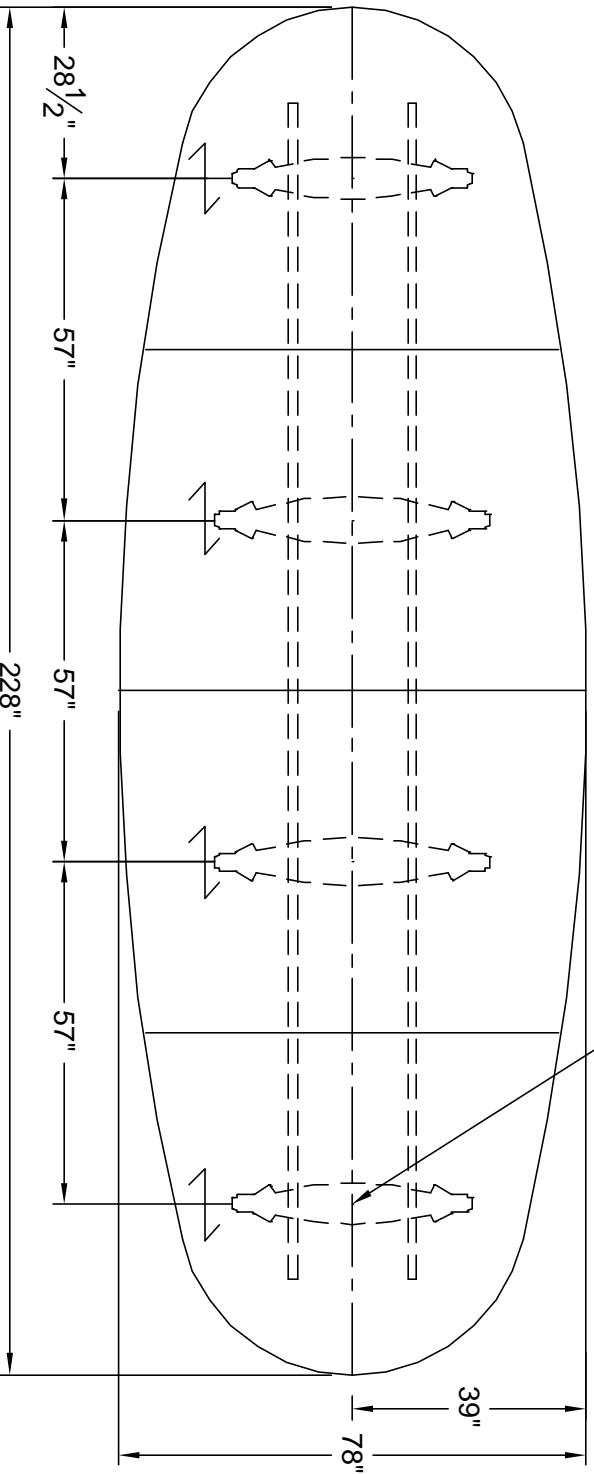

nienkämper

257 Finchdene Square
Scarborough, Ontario,
Canada M1X 1B9
Tel 416-298-5700 / Fax 416-298-4426
EMAIL : customerservice@nienkamper.com

LOCATE CORE DRILL AT CENTRE OF BASES

PLAN VIEW

THIS DRAWING IS CONFIDENTIAL AND PROPRIETARY. NO PART OF THIS DRAWING MAY BE COPIED,
DISCLOSED OR SENT TO ANY THIRD PARTY OR USED FOR ANY PURPOSE WITHOUT THE EXPRESS WRITTEN
AUTHORIZATION OF NIENKÄMPER FURNITURE AND ACCESSORIES.