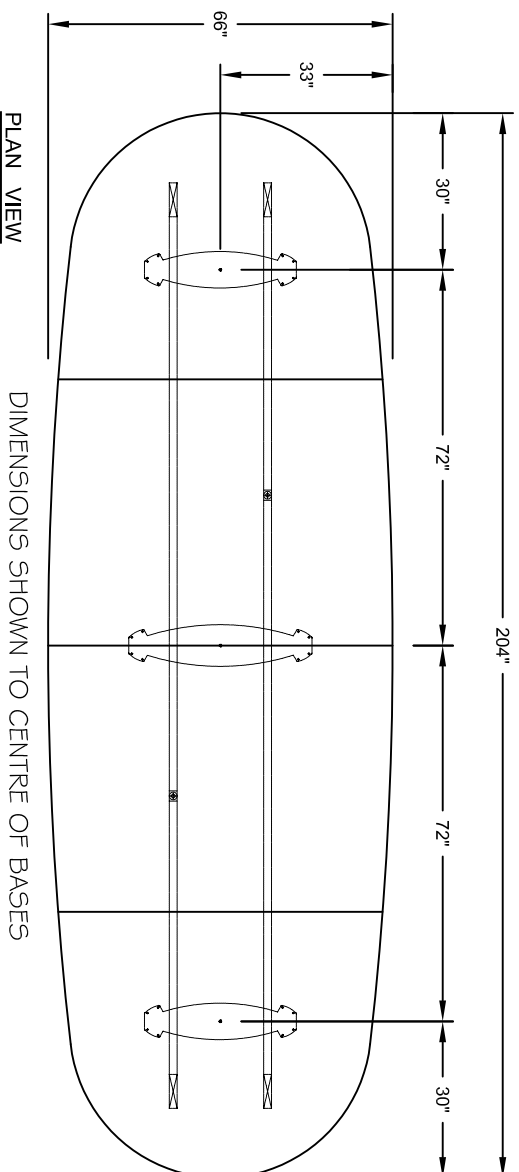

MODEL - DUO BASES
 SIZE: 204" X 66"

PLAN VIEW

DIMENSIONS SHOWN TO CENTRE OF BASES

THIS DRAWING IS CONFIDENTIAL AND PROPRIETARY. NO PART OF THIS DRAWING
 MAY BE COPIED, DISCLOSED TO ANY THIRD PARTY OR USED FOR ANY PURPOSE
 WITHOUT THE EXPRESS WRITTEN AUTHORIZATION OF NIENKAMPER FURNITURE & ACCESSORIES

MODEL - TAPER AND T- BASES
 SIZE: 204" X 66"

PLAN VIEW

DIMENSIONS SHOWN TO CENTRE OF BASES

THIS DRAWING IS CONFIDENTIAL AND PROPRIETARY. NO PART OF THIS DRAWING
 MAY BE COPIED, DISCLOSED TO ANY THIRD PARTY OR USED FOR ANY PURPOSE
 WITHOUT THE EXPRESS WRITTEN AUTHORIZATION OF NIENKAMPER FURNITURE & ACCESSORIES