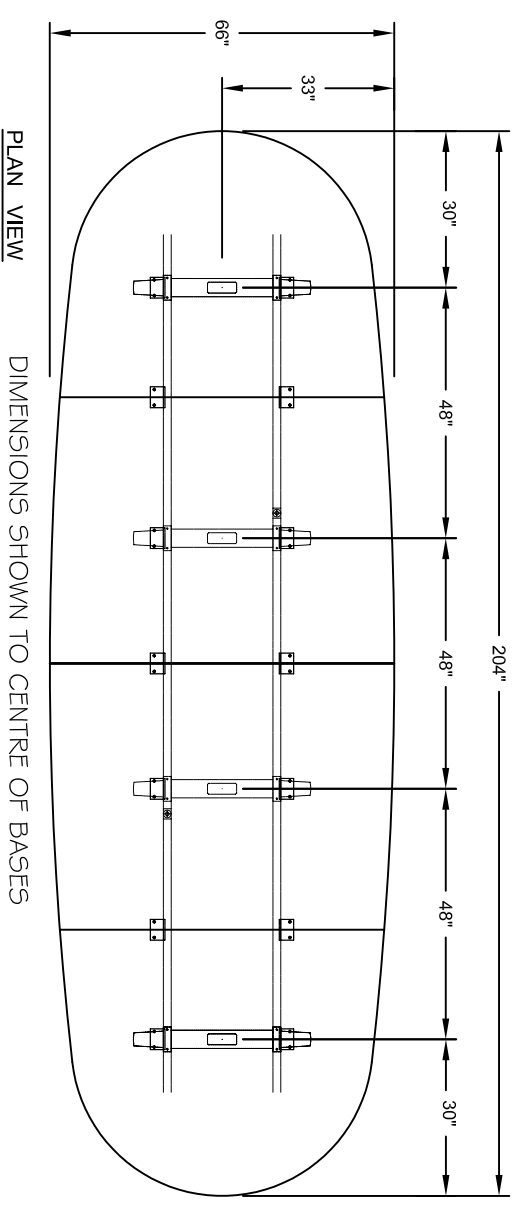

MODEL - DUO BASES
 SIZE: 204" X 66"

PLAN VIEW

DIMENSIONS SHOWN TO CENTRE OF BASES

THIS DRAWING IS CONFIDENTIAL AND PROPRIETARY. NO PART OF THIS DRAWING
 MAY BE COPIED, DISCLOSED TO ANY THIRD PARTY OR USED FOR ANY PURPOSE
 WITHOUT THE EXPRESS WRITTEN AUTHORIZATION OF NIENKAMPER FURNITURE & ACCESSORIES

MODEL - TAPER AND T- BASES
 SIZE: 204" X 66"

PLAN VIEW

DIMENSIONS SHOWN TO CENTRE OF BASES

THIS DRAWING IS CONFIDENTIAL AND PROPRIETARY. NO PART OF THIS DRAWING
 MAY BE COPIED, DISCLOSED TO ANY THIRD PARTY OR USED FOR ANY PURPOSE
 WITHOUT THE EXPRESS WRITTEN AUTHORIZATION OF NIENKAMPER FURNITURE & ACCESSORIES