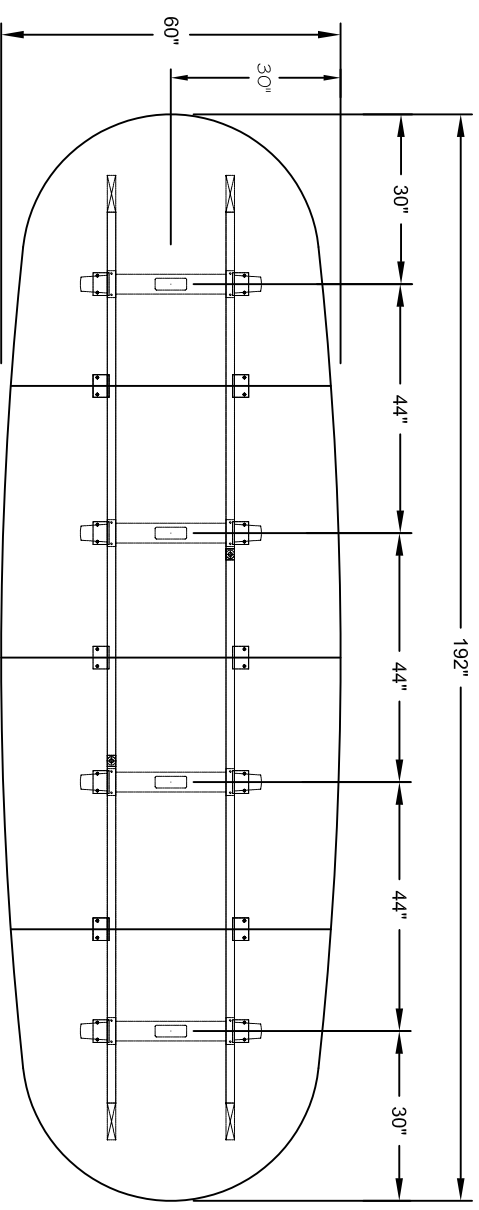

nienkämper

257 Finchdene Square
Scarborough, Ontario,
Canada M1X 1B9
Tel 1-800-668-9318

EMAIL- mail@nienkamper.com
www.nienkamper.com

MODEL - DUO BASES
SIZE: 192" X 60"

THIS DRAWING IS CONFIDENTIAL AND PROPRIETARY. NO PART OF THIS DRAWING
MAY BE COPIED, DISCLOSED TO ANY THIRD PARTY OR USED FOR ANY PURPOSE
WITHOUT THE EXPRESS WRITTEN AUTHORIZATION OF NIENKAMPER FURNITURE & ACCESSORIES

nienkämper

257 Finchdene Square
Scarborough, Ontario,
Canada M1X 1B9
Tel 1-800-668-9318

EMAIL- mail@nienkamper.com
www.nienkamper.com

MODEL - TAPER AND T-BASES
SIZE: 192" X 60"

THIS DRAWING IS CONFIDENTIAL AND PROPRIETARY. NO PART OF THIS DRAWING
MAY BE COPIED, DISCLOSED TO ANY THIRD PARTY OR USED FOR ANY PURPOSE
WITHOUT THE EXPRESS WRITTEN AUTHORIZATION OF NIENKAMPER FURNITURE & ACCESSORIES