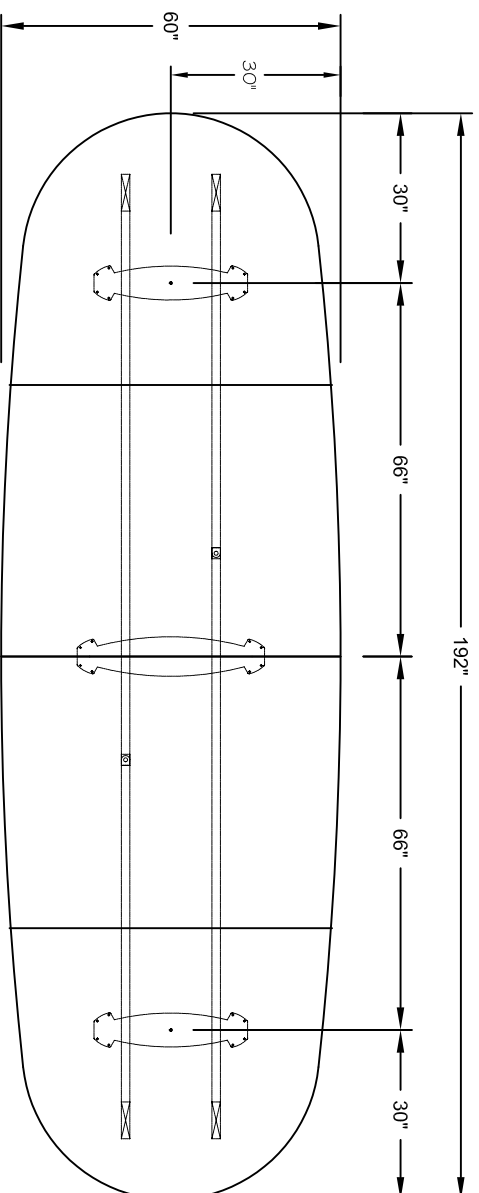

nienkämper

257 Finchdene Square
Scarborough, Ontario,
Canada M1X 1B9
Tel 1-800-668-9318

EMAIL- mail@nienkamper.com
www.nienkamper.com

MODEL - DUO BASES
SIZE: 192" X 60"

THIS DRAWING IS CONFIDENTIAL AND PROPRIETARY. NO PART OF THIS DRAWING
MAY BE COPIED, DISCLOSED TO ANY THIRD PARTY OR USED FOR ANY PURPOSE
WITHOUT THE EXPRESS WRITTEN AUTHORIZATION OF NIENKAMPER FURNITURE & ACCESSORIES

nienkämper

257 Finchdene Square
Scarborough, Ontario,
Canada M1X 1B9
Tel 1-800-668-9318

EMAIL- mail@nienkamper.com
www.nienkamper.com

MODEL - TAPER AND T-BASES
SIZE: 192" X 60"

THIS DRAWING IS CONFIDENTIAL AND PROPRIETARY. NO PART OF THIS DRAWING
MAY BE COPIED, DISCLOSED TO ANY THIRD PARTY OR USED FOR ANY PURPOSE
WITHOUT THE EXPRESS WRITTEN AUTHORIZATION OF NIENKAMPER FURNITURE & ACCESSORIES