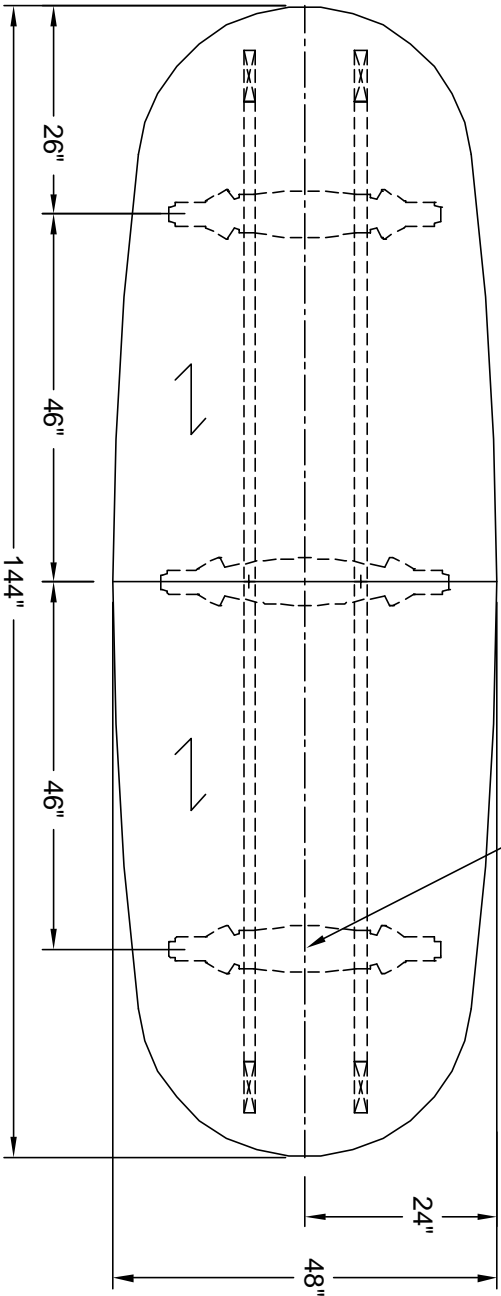

nienkämper

257 Finchdene Square
Scarborough, Ontario,
Canada M1X 1B9
Tel 416-298-5700 / Fax 416-298-4426
EMAIL : customerservice@nienkamper.com

LOCATE CORE DRILL AT CENTRE OF BASES

THIS DRAWING IS CONFIDENTIAL AND PROPRIETARY. NO PART OF THIS DRAWING MAY BE COPIED, DISCLOSED OR SENT TO ANY THIRD PARTY OR USED FOR ANY PURPOSE WITHOUT THE EXPRESS WRITTEN AUTHORIZATION OF NIENKAMPER FURNITURE AND ACCESSORIES.