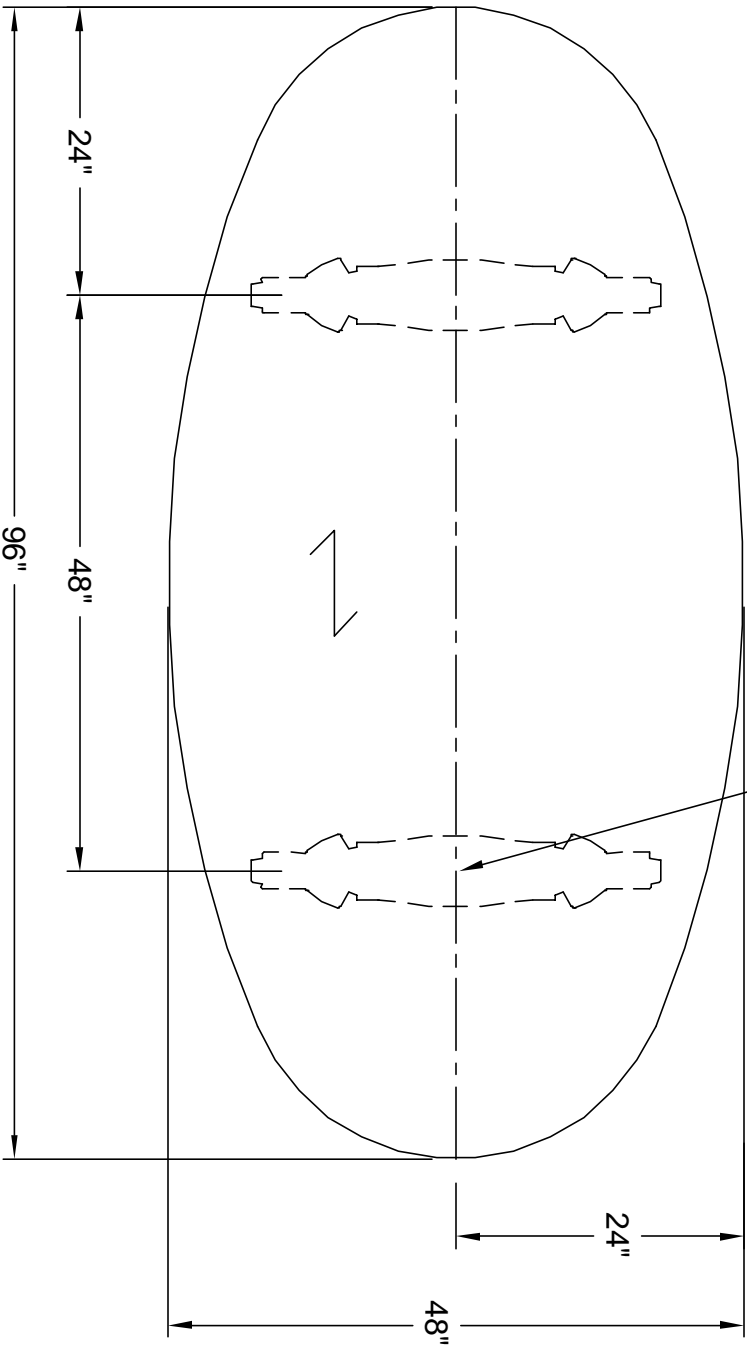

nienkämper

257 Finchdene Square
Scarborough, Ontario,
Canada M1X 1B9
Tel: 416-298-5700 / Fax: 416-298-4428
EMAIL: customer-service@nienkämper.com

LOCATE CORE DRILL AT CENTRE OF BASES

PLAN VIEW

THIS DRAWING IS CONFIDENTIAL AND PROPRIETARY. NO PART OF THIS DRAWING MAY BE COPIED,
DISCLOSED OR SENT TO ANY THIRD PARTY OR USED FOR ANY PURPOSE WITHOUT THE EXPRESS WRITTEN
AUTHORIZATION OF NIENKÄMPER FURNITURE AND ACCESSORIES.