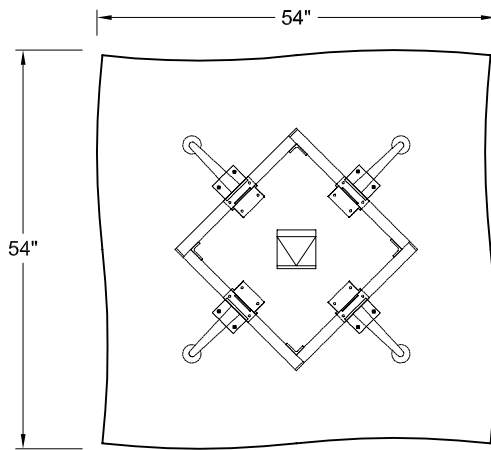

ICFgroup  
**nienkämper**

257 Finchdene Square  
 Scarborough, Ontario,  
 Canada M1X 1B9  
 Tel 416-298-5700 / Fax 416-298-4426  
 EMAIL : customerservice@nienkamper.com

LEG STYLE	MODEL
QUAD BASE	- -
TAPER - POLISHED	- 52003
TAPER - PAINTED	- 54503
CASTER BASE	- -

**PLAN VIEW-TAPER BASE**

LEG STYLE	MODEL
QUAD BASE	- -
TAPER - POLISHED	- -
TAPER - PAINTED	- -
CASTER BASE	- 52103

**PLAN VIEW-CASTER BASE**

LEG STYLE	MODEL
QUAD BASE	- 22892
TAPER - POLISHED	- -
TAPER - PAINTED	- -
CASTER BASE	- -