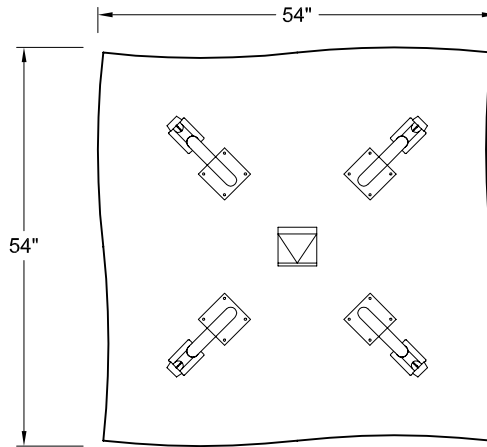

ICFgroup  
**nienkämper**

257 Finchdene Square  
 Scarborough, Ontario,  
 Canada M1X 1B9  
 Tel 416-298-5700 / Fax 416-298-4426  
 EMAIL : customerservice@nienkamper.com

LEG STYLE	MODEL
QUAD BASE	- -
TAPER - POLISHED	- 52003
TAPER - PAINTED	- 54503
CASTER BASE	- -

**PLAN VIEW-TAPER BASE**

LEG STYLE	MODEL
QUAD BASE	- -
TAPER - POLISHED	- -
TAPER - PAINTED	- -
CASTER BASE	- 52103

**PLAN VIEW-CASTER BASE**

LEG STYLE	MODEL
QUAD BASE	- 22892
TAPER - POLISHED	- -
TAPER - PAINTED	- -
CASTER BASE	- -