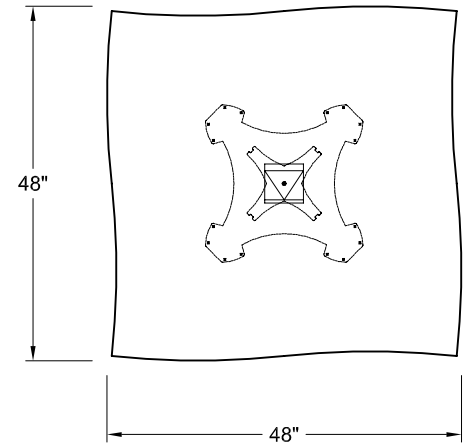

LEG STYLE	MODEL
QUAD BASE	- -
TAPER - POLISHED	- 52002
TAPER - PAINTED	- 54502
CASTER BASE	- -

**PLAN VIEW-TAPER BASE**

LEG STYLE	MODEL
QUAD BASE	- -
TAPER - POLISHED	- -
TAPER - PAINTED	- -
CASTER BASE	- 52102

**PLAN VIEW-CASTER BASE**

LEG STYLE	MODEL
QUAD BASE	- 22891
TAPER - POLISHED	- -
TAPER - PAINTED	- -
CASTER BASE	- -

**PLAN VIEW-QUAD BASE**

THIS DRAWING IS CONFIDENTIAL AND PROPRIETARY. NO PART OF THIS DRAWING MAY BE COPIED, DISCLOSED OR SENT TO ANY THIRD PARTY OR USED FOR ANY PURPOSE WITHOUT THE EXPRESS WRITTEN AUTHORIZATION OF NIENKAMPER FURNITURE AND ACCESSORIES.