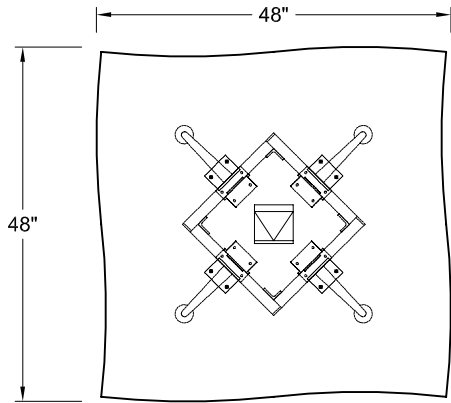

LEG STYLE	MODEL
QUAD BASE	- -
TAPER - POLISHED	- 52002
TAPER - PAINTED	- 54502
CASTER BASE	- -

**PLAN VIEW-TAPER BASE**

LEG STYLE	MODEL
QUAD BASE	- -
TAPER - POLISHED	- -
TAPER - PAINTED	- -
CASTER BASE	- 52102

**PLAN VIEW-CASTER BASE**

LEG STYLE	MODEL
QUAD BASE	- 22891
TAPER - POLISHED	- -
TAPER - PAINTED	- -
CASTER BASE	- -

**PLAN VIEW-QUAD BASE**

THIS DRAWING IS CONFIDENTIAL AND PROPRIETARY. NO PART OF THIS DRAWING MAY BE COPIED, DISCLOSED OR SENT TO ANY THIRD PARTY OR USED FOR ANY PURPOSE WITHOUT THE EXPRESS WRITTEN AUTHORIZATION OF NIENKAMPER FURNITURE AND ACCESSORIES.