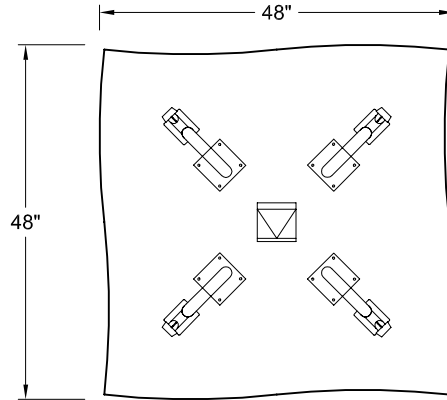

LEG STYLE	MODEL
QUAD BASE	- -
TAPER - POLISHED	- 52002
TAPER - PAINTED	- 54502
CASTER BASE	- -

**PLAN VIEW-TAPER BASE**

LEG STYLE	MODEL
QUAD BASE	- -
TAPER - POLISHED	- -
TAPER - PAINTED	- -
CASTER BASE	- 52102

**PLAN VIEW-CASTER BASE**

LEG STYLE	MODEL
QUAD BASE	- 22891
TAPER - POLISHED	- -
TAPER - PAINTED	- -
CASTER BASE	- -

**PLAN VIEW-QUAD BASE**

THIS DRAWING IS CONFIDENTIAL AND PROPRIETARY. NO PART OF THIS DRAWING MAY BE COPIED, DISCLOSED OR SENT TO ANY THIRD PARTY OR USED FOR ANY PURPOSE WITHOUT THE EXPRESS WRITTEN AUTHORIZATION OF NIENKAMPER FURNITURE AND ACCESSORIES.