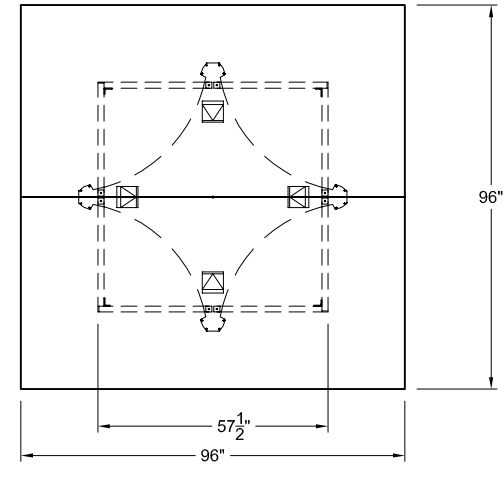

| LEG STYLE            | MODEL |
|----------------------|-------|
| QUAD BASE - -        |       |
| TAPER - POLISHED - - |       |
| TAPER - PAINTED - -  |       |
| CASTER BASE - -      | 52301 |

| LEG STYLE            | MODEL |
|----------------------|-------|
| QUAD BASE - -        | 22825 |
| TAPER - POLISHED - - |       |
| TAPER - PAINTED - -  |       |
| CASTER BASE - -      |       |

**PLAN VIEW-TAPER BASE**

**PLAN VIEW-CASTER BASE**

**PLAN VIEW-QUAD BASE**

THIS DRAWING IS CONFIDENTIAL AND PROPRIETARY. NO PART OF THIS DRAWING MAY BE COPIED, DISCLOSED OR SENT TO ANY THIRD PARTY OR USED FOR ANY PURPOSE WITHOUT THE EXPRESS WRITTEN AUTHORIZATION OF NIENKAMPER FURNITURE AND ACCESSORIES.