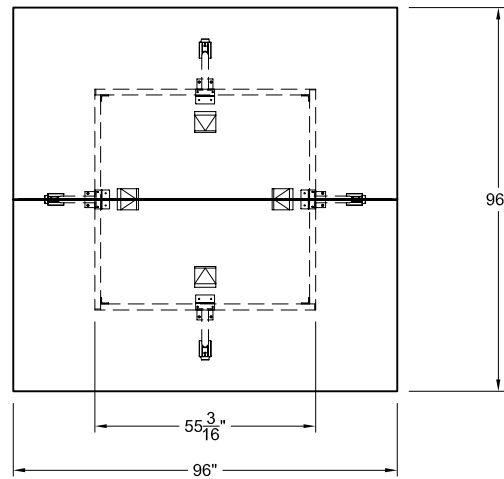

| LEG STYLE            | MODEL |
|----------------------|-------|
| QUAD BASE - -        |       |
| TAPER - POLISHED - - |       |
| TAPER - PAINTED - -  |       |
| CASTER BASE - -      | 52301 |

| LEG STYLE            | MODEL |
|----------------------|-------|
| QUAD BASE - -        | 22825 |
| TAPER - POLISHED - - |       |
| TAPER - PAINTED - -  |       |
| CASTER BASE - -      |       |

**PLAN VIEW-TAPER BASE**

**PLAN VIEW-CASTER BASE**

**PLAN VIEW-QUAD BASE**

THIS DRAWING IS CONFIDENTIAL AND PROPRIETARY. NO PART OF THIS DRAWING MAY BE COPIED, DISCLOSED OR SENT TO ANY THIRD PARTY OR USED FOR ANY PURPOSE WITHOUT THE EXPRESS WRITTEN AUTHORIZATION OF NIENKAMPER FURNITURE AND ACCESSORIES.