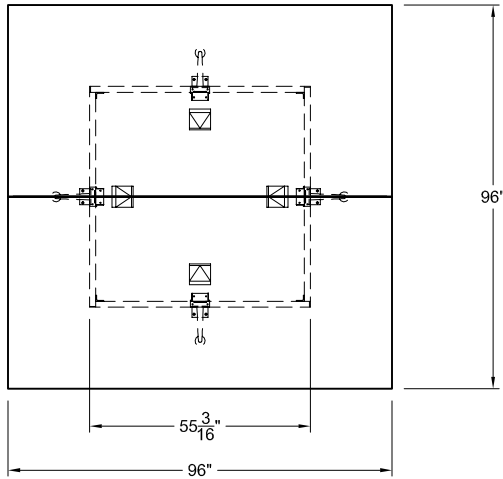

| LEG STYLE            | MODEL |
|----------------------|-------|
| QUAD BASE - -        |       |
| TAPER - POLISHED - - |       |
| TAPER - PAINTED - -  |       |
| CASTER BASE - -      | 52301 |

| LEG STYLE            | MODEL |
|----------------------|-------|
| QUAD BASE - -        | 22825 |
| TAPER - POLISHED - - |       |
| TAPER - PAINTED - -  |       |
| CASTER BASE - -      |       |

**PLAN VIEW-TAPER BASE**

**PLAN VIEW-CASTER BASE**

**PLAN VIEW-QUAD BASE**

THIS DRAWING IS CONFIDENTIAL AND PROPRIETARY. NO PART OF THIS DRAWING MAY BE COPIED, DISCLOSED OR SENT TO ANY THIRD PARTY OR USED FOR ANY PURPOSE WITHOUT THE EXPRESS WRITTEN AUTHORIZATION OF NIENKAMPER FURNITURE AND ACCESSORIES.