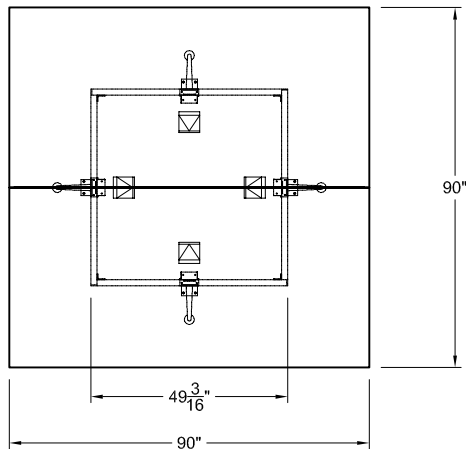

LEG STYLE	MODEL
QUAD BASE	- -
TAPER - POLISHED	- 52209
TAPER - PAINTED	- 54609
CASTER BASE	- -

PLAN VIEW-TAPER BASE

LEG STYLE	MODEL
QUAD BASE	- -
TAPER - POLISHED	- -
TAPER - PAINTED	- -
CASTER BASE	- 52309

PLAN VIEW-CASTER BASE

LEG STYLE	MODEL
QUAD BASE	- 22824
TAPER - POLISHED	- -
TAPER - PAINTED	- -
CASTER BASE	- -

PLAN VIEW-QUAD BASE

THIS DRAWING IS CONFIDENTIAL AND PROPRIETARY. NO PART OF THIS DRAWING MAY BE COPIED, DISCLOSED OR SENT TO ANY THIRD PARTY OR USED FOR ANY PURPOSE WITHOUT THE EXPRESS WRITTEN AUTHORIZATION OF NIENKAMPER FURNITURE AND ACCESSORIES.