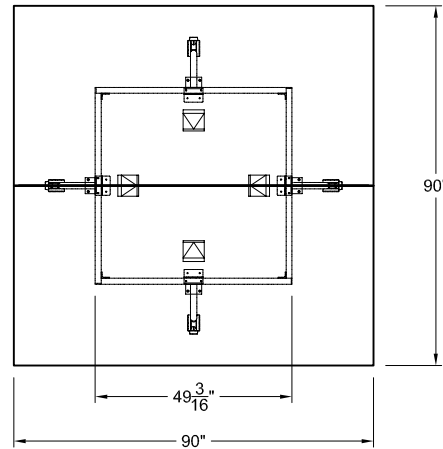

LEG STYLE	MODEL
QUAD BASE	- -
TAPER - POLISHED	- 52209
TAPER - PAINTED	- 54609
CASTER BASE	- -

PLAN VIEW-TAPER BASE

LEG STYLE	MODEL
QUAD BASE	- -
TAPER - POLISHED	- -
TAPER - PAINTED	- -
CASTER BASE	- 52309

PLAN VIEW-CASTER BASE

LEG STYLE	MODEL
QUAD BASE	- 22824
TAPER - POLISHED	- -
TAPER - PAINTED	- -
CASTER BASE	- -

PLAN VIEW-QUAD BASE

THIS DRAWING IS CONFIDENTIAL AND PROPRIETARY. NO PART OF THIS DRAWING MAY BE COPIED, DISCLOSED OR SENT TO ANY THIRD PARTY OR USED FOR ANY PURPOSE WITHOUT THE EXPRESS WRITTEN AUTHORIZATION OF NIENKAMPER FURNITURE AND ACCESSORIES.