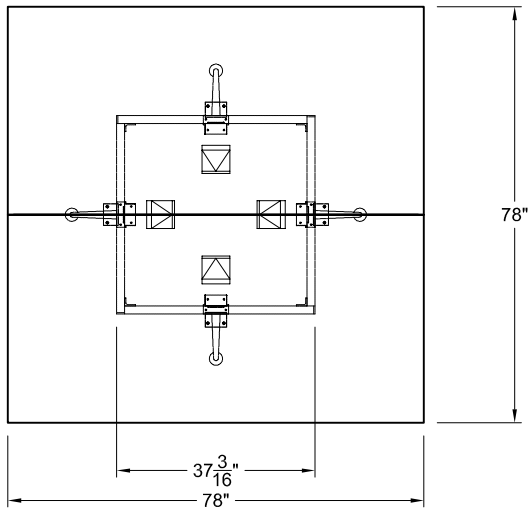

LEG STYLE	MODEL
QUAD BASE	--
TAPER - POLISHED	- 52207
TAPER - PAINTED	- 54607
CASTER BASE	--

PLAN VIEW-TAPER BASE

LEG STYLE	MODEL
QUAD BASE	--
TAPER - POLISHED	--
TAPER - PAINTED	--
CASTER BASE	- 52307

PLAN VIEW-CASTER BASE

LEG STYLE	MODEL
QUAD BASE	- 22822
TAPER - POLISHED	--
TAPER - PAINTED	--
CASTER BASE	--

PLAN VIEW-QUAD BASE

THIS DRAWING IS CONFIDENTIAL AND PROPRIETARY. NO PART OF THIS DRAWING MAY BE COPIED, DISCLOSED OR SENT TO ANY THIRD PARTY OR USED FOR ANY PURPOSE WITHOUT THE EXPRESS WRITTEN AUTHORIZATION OF NIENKAMPER FURNITURE AND ACCESSORIES.