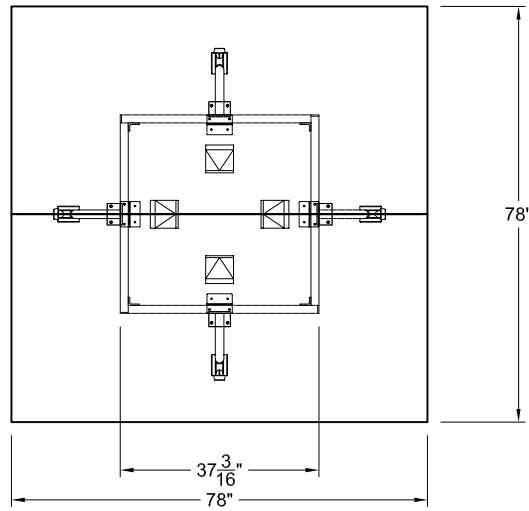

LEG STYLE	MODEL
QUAD BASE	--
TAPER - POLISHED	- 52207
TAPER - PAINTED	- 54607
CASTER BASE	--

PLAN VIEW-TAPER BASE

LEG STYLE	MODEL
QUAD BASE	--
TAPER - POLISHED	--
TAPER - PAINTED	--
CASTER BASE	- 52307

PLAN VIEW-CASTER BASE

LEG STYLE	MODEL
QUAD BASE	- 22822
TAPER - POLISHED	--
TAPER - PAINTED	--
CASTER BASE	--

PLAN VIEW-QUAD BASE

THIS DRAWING IS CONFIDENTIAL AND PROPRIETARY. NO PART OF THIS DRAWING MAY BE COPIED, DISCLOSED OR SENT TO ANY THIRD PARTY OR USED FOR ANY PURPOSE WITHOUT THE EXPRESS WRITTEN AUTHORIZATION OF NIENKAMPER FURNITURE AND ACCESSORIES.