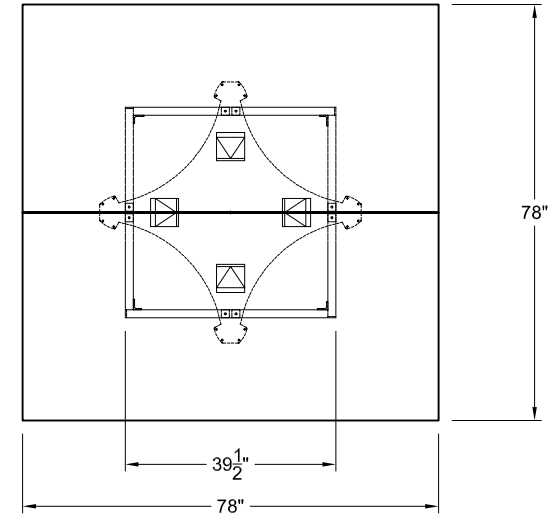

LEG STYLE	MODEL
QUAD BASE	--
TAPER - POLISHED	- 52207
TAPER - PAINTED	- 54607
CASTER BASE	--

PLAN VIEW-TAPER BASE

LEG STYLE	MODEL
QUAD BASE	--
TAPER - POLISHED	--
TAPER - PAINTED	--
CASTER BASE	- 52307

PLAN VIEW-CASTER BASE

LEG STYLE	MODEL
QUAD BASE	- 22822
TAPER - POLISHED	--
TAPER - PAINTED	--
CASTER BASE	--

PLAN VIEW-QUAD BASE

THIS DRAWING IS CONFIDENTIAL AND PROPRIETARY. NO PART OF THIS DRAWING MAY BE COPIED, DISCLOSED OR SENT TO ANY THIRD PARTY OR USED FOR ANY PURPOSE WITHOUT THE EXPRESS WRITTEN AUTHORIZATION OF NIENKAMPER FURNITURE AND ACCESSORIES.