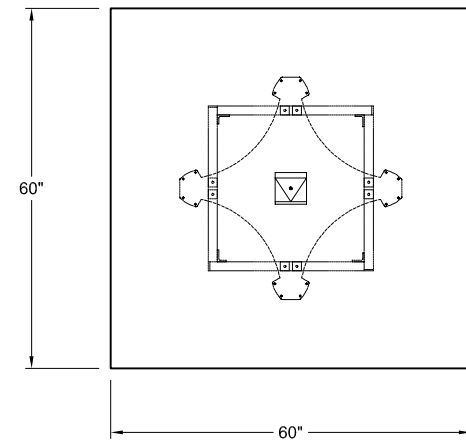

LEG STYLE	MODEL
QUAD BASE	- -
TAPER - POLISHED	- -
TAPER - PAINTED	- -
CASTER BASE	- 52304

LEG STYLE	MODEL
QUAD BASE	- 22819
TAPER - POLISHED	- -
TAPER - PAINTED	- -
CASTER BASE	- -

PLAN VIEW-TAPER BASE

PLAN VIEW-CASTER BASE

PLAN VIEW-QUAD BASE

THIS DRAWING IS CONFIDENTIAL AND PROPRIETARY. NO PART OF THIS DRAWING MAY BE COPIED, DISCLOSED OR SENT TO ANY THIRD PARTY OR USED FOR ANY PURPOSE WITHOUT THE EXPRESS WRITTEN AUTHORIZATION OF NIENKAMPER FURNITURE AND ACCESSORIES.