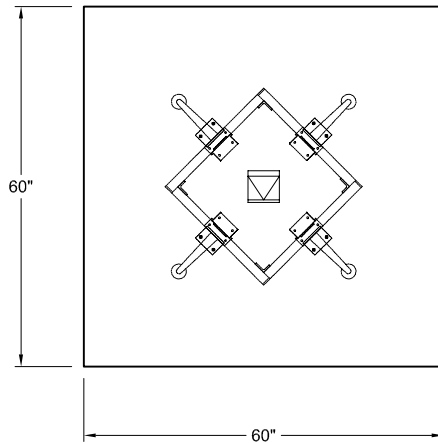

LEG STYLE	MODEL
QUAD BASE	- -
TAPER - POLISHED	- -
TAPER - PAINTED	- -
CASTER BASE	- 52304

LEG STYLE	MODEL
QUAD BASE	- 22819
TAPER - POLISHED	- -
TAPER - PAINTED	- -
CASTER BASE	- -

PLAN VIEW-TAPER BASE

PLAN VIEW-CASTER BASE

PLAN VIEW-QUAD BASE

THIS DRAWING IS CONFIDENTIAL AND PROPRIETARY. NO PART OF THIS DRAWING MAY BE COPIED, DISCLOSED OR SENT TO ANY THIRD PARTY OR USED FOR ANY PURPOSE WITHOUT THE EXPRESS WRITTEN AUTHORIZATION OF NIENKAMPER FURNITURE AND ACCESSORIES.