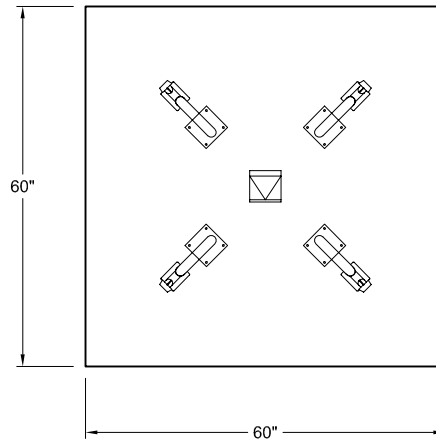

LEG STYLE	MODEL
QUAD BASE	- -
TAPER - POLISHED	- -
TAPER - PAINTED	- -
CASTER BASE	- 52304

LEG STYLE	MODEL
QUAD BASE	- 22819
TAPER - POLISHED	- -
TAPER - PAINTED	- -
CASTER BASE	- -

PLAN VIEW-TAPER BASE

PLAN VIEW-CASTER BASE

PLAN VIEW-QUAD BASE

THIS DRAWING IS CONFIDENTIAL AND PROPRIETARY. NO PART OF THIS DRAWING MAY BE COPIED, DISCLOSED OR SENT TO ANY THIRD PARTY OR USED FOR ANY PURPOSE WITHOUT THE EXPRESS WRITTEN AUTHORIZATION OF NIENKAMPER FURNITURE AND ACCESSORIES.