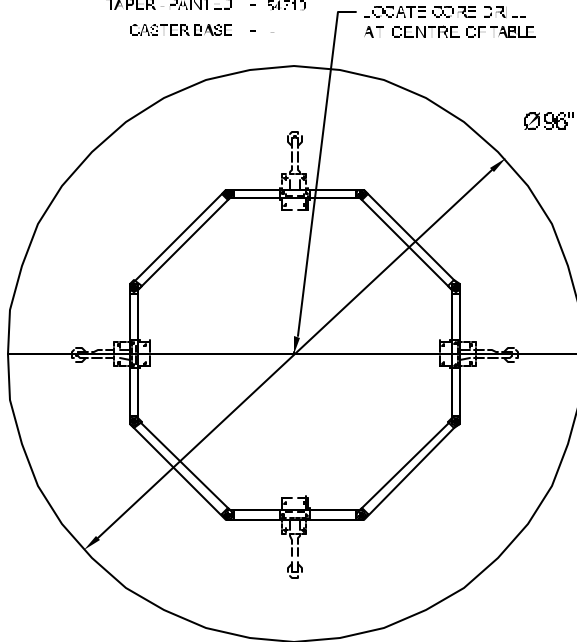

**IGFgroup**  
**nienkämper**

257 Finchdene Square  
 Scarborough, Ontario,  
 Canada M1X 1B9

Tel 416-298-5700 / Fax 416-298-4428  
 EMAIL : customerservice@nienkamper.com

- | LEG STYLE            | MODEL |
|----------------------|-------|
| QUAD BASE - -        |       |
| TAPER - POLISHED - - | 52410 |
| TAPER - PAINTED - -  | 54710 |
| CASTER BASE - -      |       |

PLAN VIEW-TAPER BASE

- | LEG STYLE            | MODEL |
|----------------------|-------|
| QUAD BASE - -        |       |
| TAPER - POLISHED - - |       |
| TAPER - PAINTED - -  |       |
| CASTER BASE - -      | 52810 |

PLAN VIEW-CASTER BASE

- | LEG STYLE            | MODEL |
|----------------------|-------|
| QUAD BASE - -        | 22811 |
| TAPER - POLISHED - - |       |
| TAPER - PAINTED - -  |       |
| CASTER BASE - -      |       |