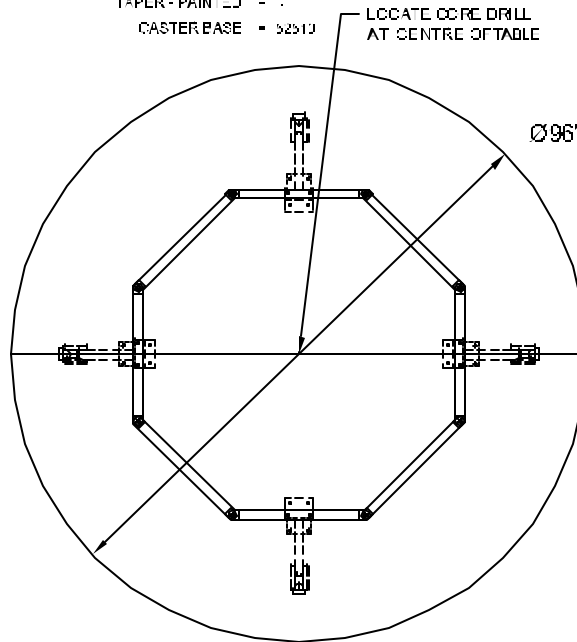

**IGFgroup**  
**nienkämper**

257 Finchdene Square  
 Scarborough, Ontario,  
 Canada M1X 1B9

Tel 416-298-5700 / Fax 416-298-4428  
 EMAIL : customerservice@nienkamper.com

- | LEG STYLE            | MODEL |
|----------------------|-------|
| QUAD BASE - -        |       |
| TAPER - POLISHED - - | 52410 |
| TAPER - PAINTED - -  | 54710 |
| CASTER BASE - -      |       |

PLAN VIEW-TAPER BASE

- | LEG STYLE            | MODEL |
|----------------------|-------|
| QUAD BASE - -        |       |
| TAPER - POLISHED - - |       |
| TAPER - PAINTED - -  |       |
| CASTER BASE - -      | 52810 |

PLAN VIEW-CASTER BASE

- | LEG STYLE            | MODEL |
|----------------------|-------|
| QUAD BASE - -        | 22811 |
| TAPER - POLISHED - - |       |
| TAPER - PAINTED - -  |       |
| CASTER BASE - -      |       |