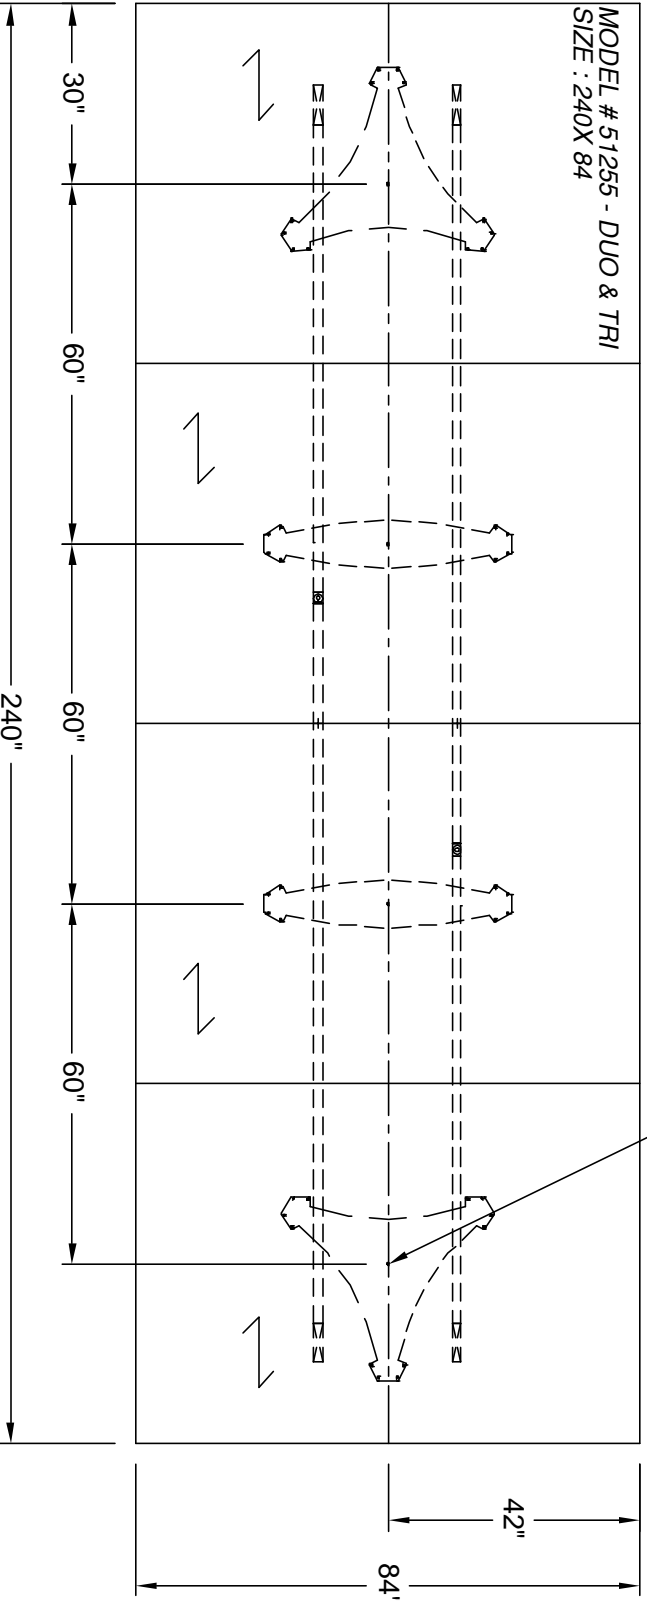

IGF group
nienkämper

257 Finchdene Square
Scarborough, Ontario,
Canada M1X 1B9
Tel 416-298-5700 / Fax 416-298-4426
EMAIL : customerservice@nienkamper.com

LOCATE CORE DRILL AT CENTRE OF BASES

PLAN VIEW

THIS DRAWING IS CONFIDENTIAL AND PROPRIETARY. NO PART OF THIS DRAWING MAY BE COPIED,
DISCLOSED OR SENT TO ANY THIRD PARTY OR USED FOR ANY PURPOSE WITHOUT THE EXPRESS WRITTEN
AUTHORIZATION OF NIENKAMPER FURNITURE AND ACCESSORIES.