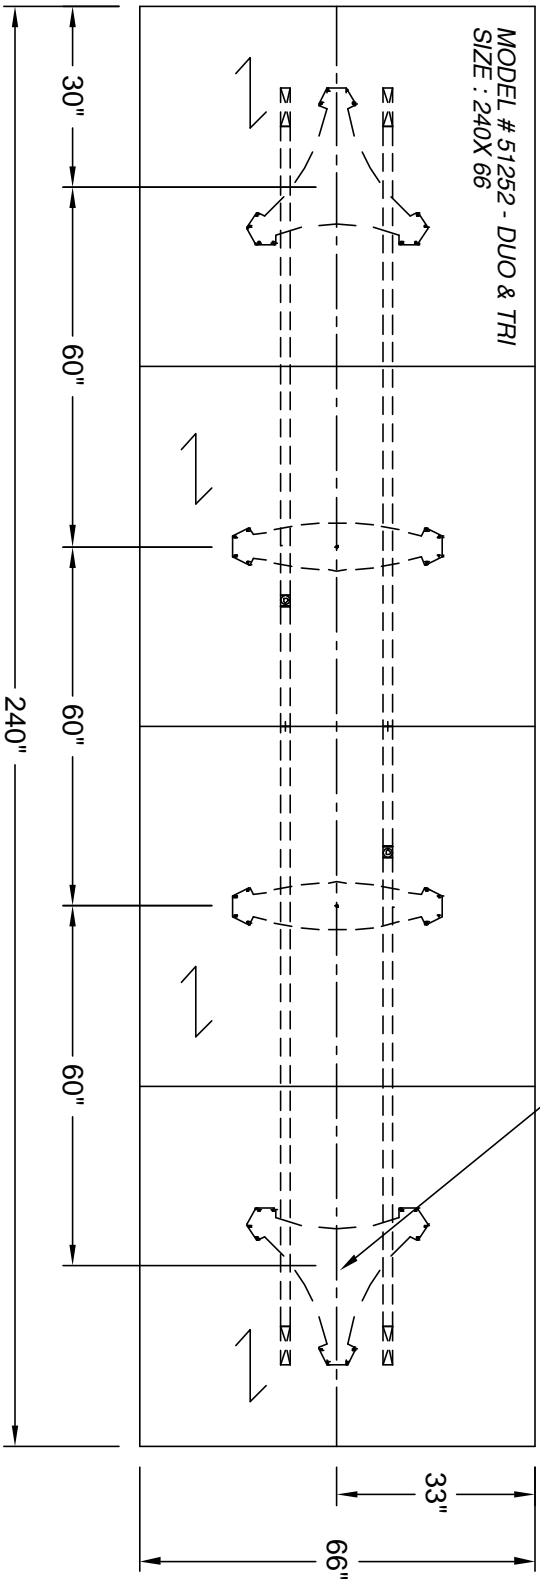

KEF Group
nienkämper

257 Finchdene Square
Scarborough, Ontario,
Canada M1X 1B9
Tel 416-298-5700 / Fax 416-298-4426
EMAIL : customerservice@nienkamper.com

LOCATE CORE DRILL AT CENTRE OF BASES

PLAN VIEW

THIS DRAWING IS CONFIDENTIAL AND PROPRIETARY. NO PART OF THIS DRAWING MAY BE COPIED,
DISCLOSED OR SENT TO ANY THIRD PARTY OR USED FOR ANY PURPOSE WITHOUT THE EXPRESS WRITTEN
AUTHORIZATION OF NIENKAMPER FURNITURE AND ACCESSORIES.