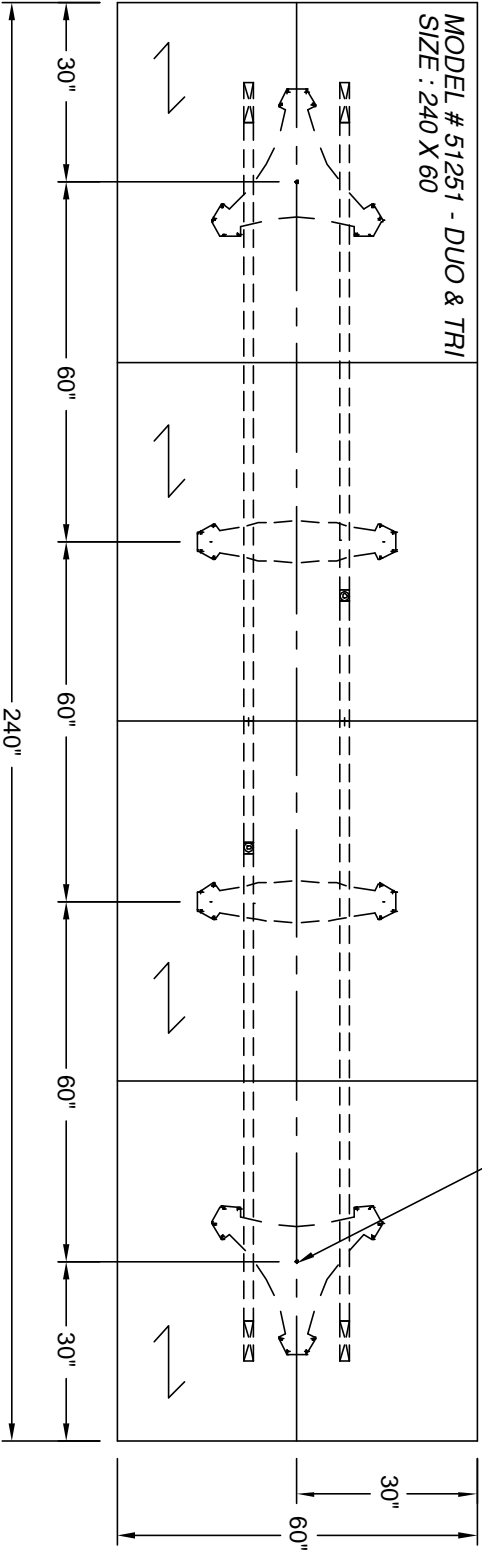

ief group
nienkämper

257 Finchdene Square
 Scarborough, Ontario,
 Canada M1X 1B9
 Tel 416-298-5700 / Fax 416-298-4426
 EMAIL : customerservice@nienkamper.com

PLAN VIEW

LOCATE CORE DRILLS AT CENTRE OF BASES