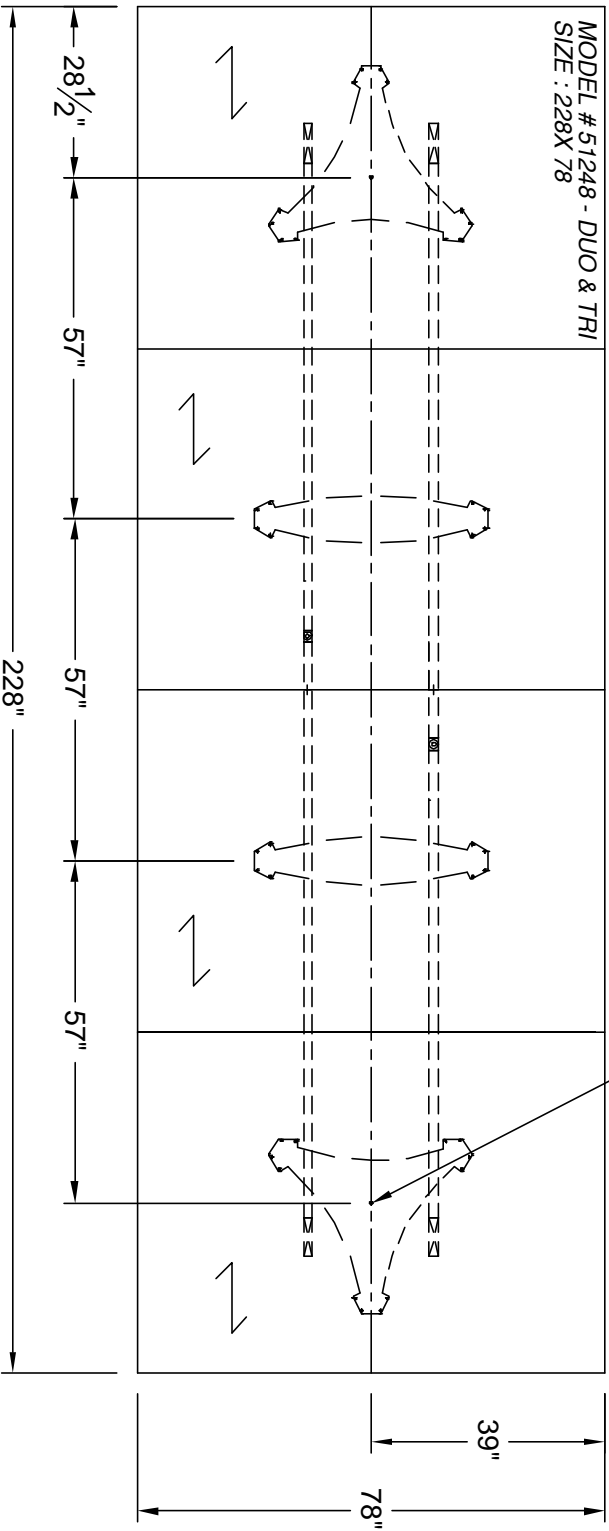

nienkämper

257 Finchdene Square
Scarborough, Ontario,
Canada M1X 1B9
Tel 416-298-5700 / Fax 416-298-4426
EMAIL : customerservice@nienkamper.com

LOCATE CORE DRILL AT CENTRE OF BASES

PLAN VIEW

THIS DRAWING IS CONFIDENTIAL AND PROPRIETARY. NO PART OF THIS DRAWING MAY BE COPIED,
DISCLOSED OR SENT TO ANY THIRD PARTY OR USED FOR ANY PURPOSE WITHOUT THE EXPRESS WRITTEN
AUTHORIZATION OF NIENKÄMPER FURNITURE AND ACCESSORIES.