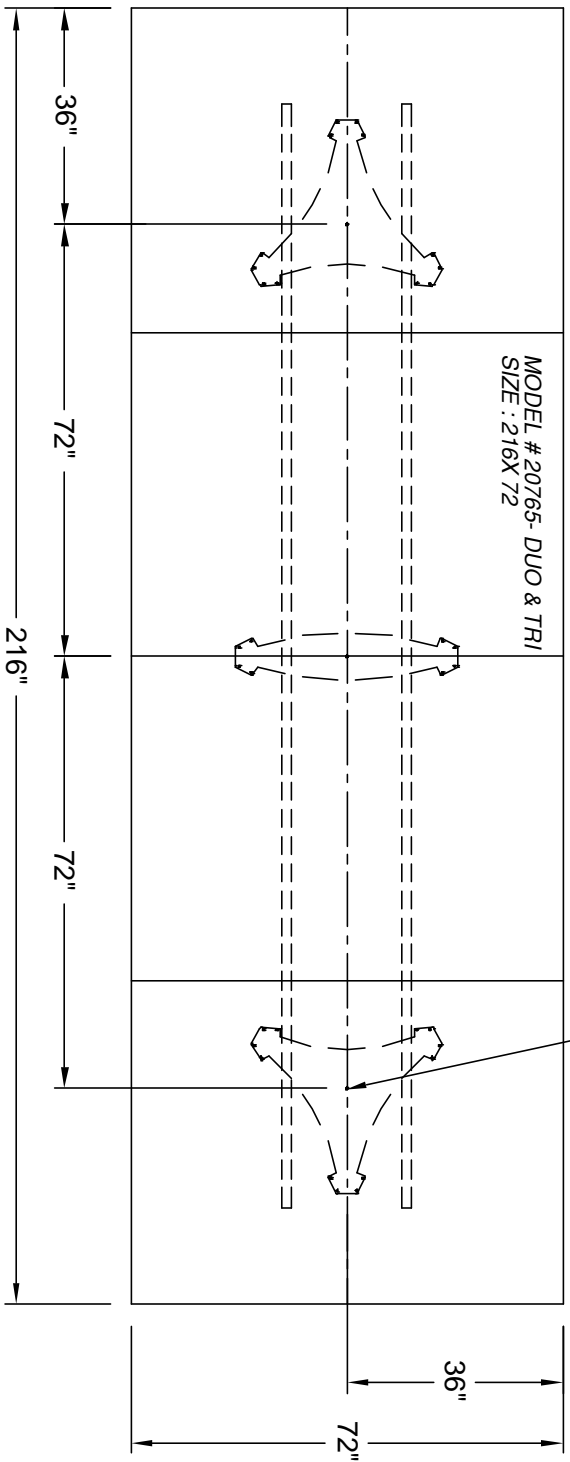

nienkämper

257 Finchdene Square
Scarborough, Ontario,
Canada M1X 1B9
Tel 416-298-5700 / Fax 416-298-4426
EMAIL : customerservice@nienkamper.com

LOCATE CORE DRILL AT CENTRE OF BASES

PLAN VIEW

THIS DRAWING IS CONFIDENTIAL AND PROPRIETARY. NO PART OF THIS DRAWING MAY BE COPIED,
DISCLOSED TO ANY THIRD PARTY OR USED FOR ANY PURPOSE WITHOUT THE EXPRESS WRITTEN
AUTHORIZATION OF NIENKAMPER FURNITURE AND ACCESSORIES.