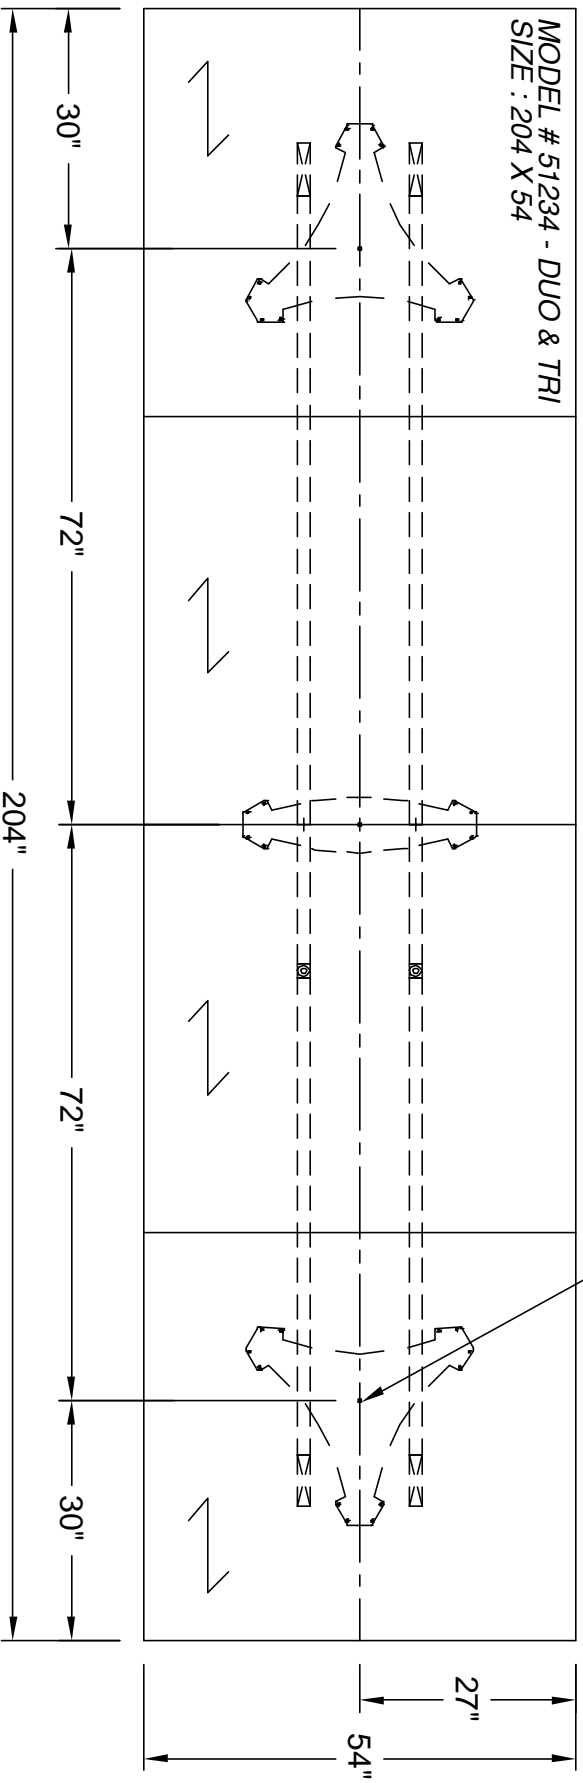

nienkämper

257 Finchdene Square
Scarborough, Ontario,
Canada M1X 1B9
Tel 416-298-5700 / Fax 416-298-4426
EMAIL : customerservice@nienkamper.com

PLAN VIEW

LOCATE CORE DRILLS AT CENTRE OF BASES

THIS DRAWING IS CONFIDENTIAL AND PROPRIETARY. NO PART OF THIS DRAWING MAY BE COPIED,
DISCLOSED OR SENT TO ANY THIRD PARTY OR USED FOR ANY PURPOSE WITHOUT THE EXPRESS WRITTEN
AUTHORIZATION OF NIENKAMPER FURNITURE AND ACCESSORIES.