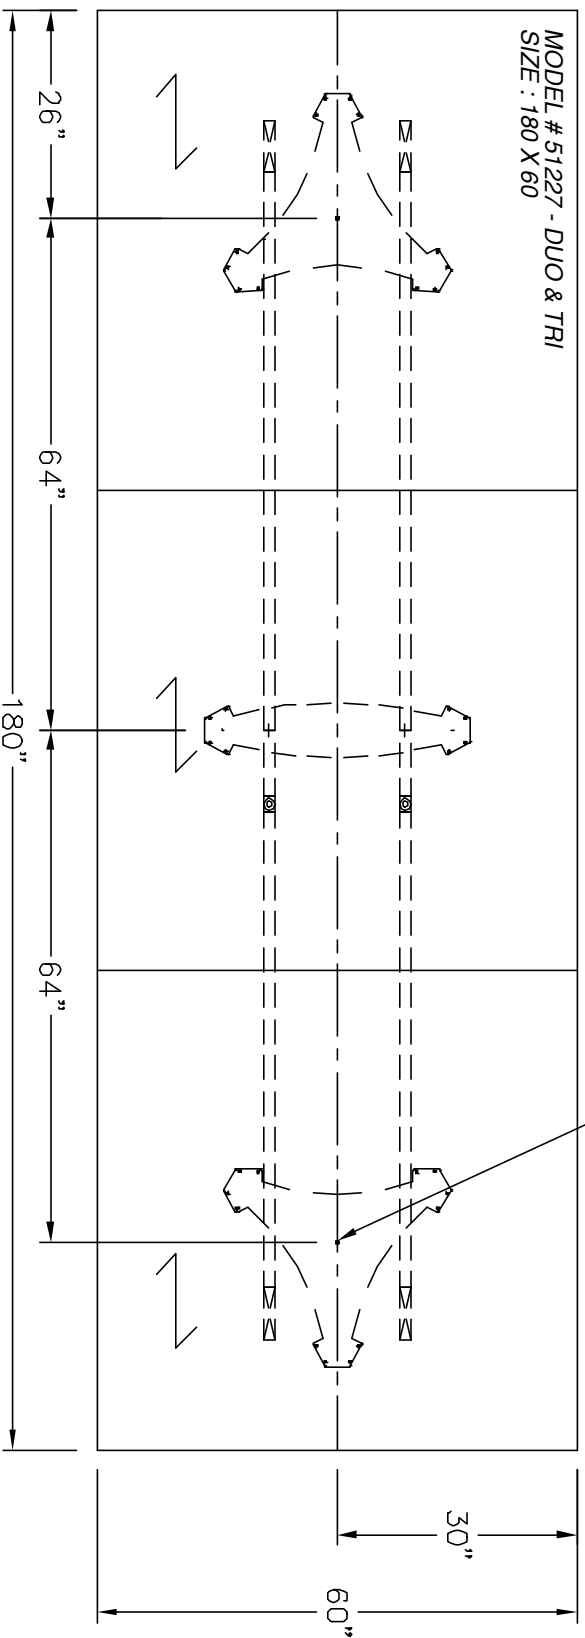

nienkämper

257 Finchdene Square
Scarborough, Ontario,
Canada M1X 1B9
Tel: 416-298-5700 / Fax 416-298-4426
EMAIL : customerservice@nienkamper.com

PLAN VIEW

LOCATE CORE DRILLS AT CENTRE OF BASES

THIS DRAWING IS CONFIDENTIAL AND PROPRIETARY. NO PART OF THIS DRAWING MAY BE COPIED,
DISCLOSED OR SENT TO ANY THIRD PARTY OR USED FOR ANY PURPOSE WITHOUT THE EXPRESS WRITTEN
AUTHORIZATION OF NIENKAMPER FURNITURE AND ACCESSORIES.