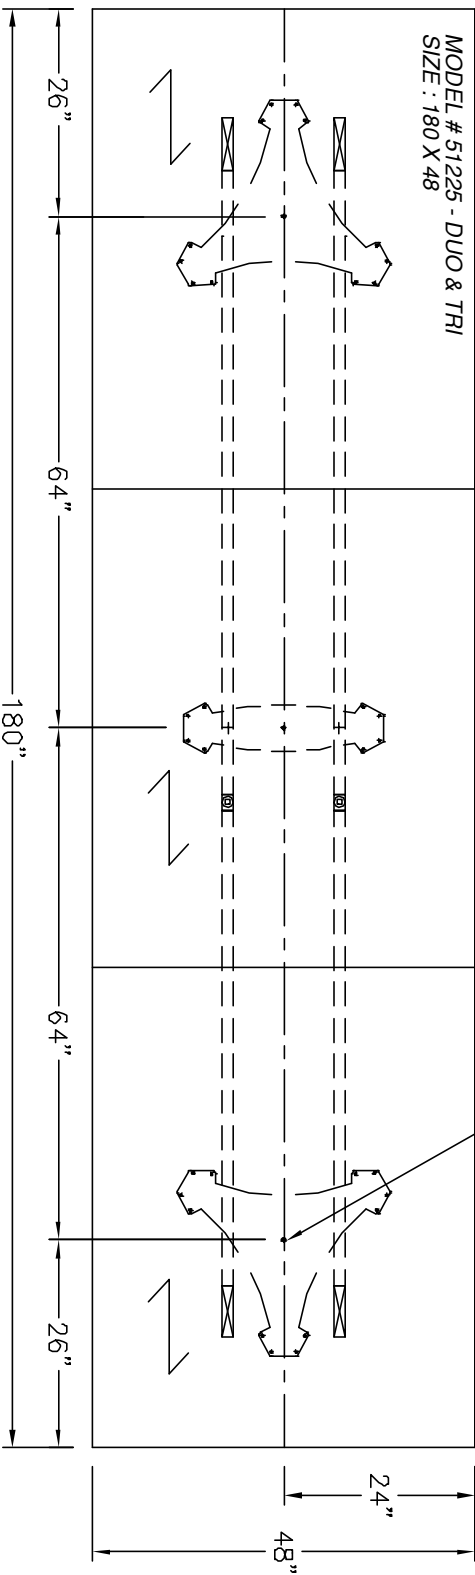

nienkämper

257 Finchdene Square
Scarborough, Ontario,
Canada M1X 1B9
Tel 416-298-5700 / Fax 416-298-4426
EMAIL : customerservice@nienkamper.com

LOCATE CORE DRILLS AT CENTRE OF BASES

PLAN VIEW

THIS DRAWING IS CONFIDENTIAL AND PROPRIETARY. NO PART OF THIS DRAWING MAY BE COPIED,
DISCLOSED OR SENT TO ANY THIRD PARTY OR USED FOR ANY PURPOSE WITHOUT THE EXPRESS WRITTEN
AUTHORIZATION OF NIENKAMPER FURNITURE AND ACCESSORIES.