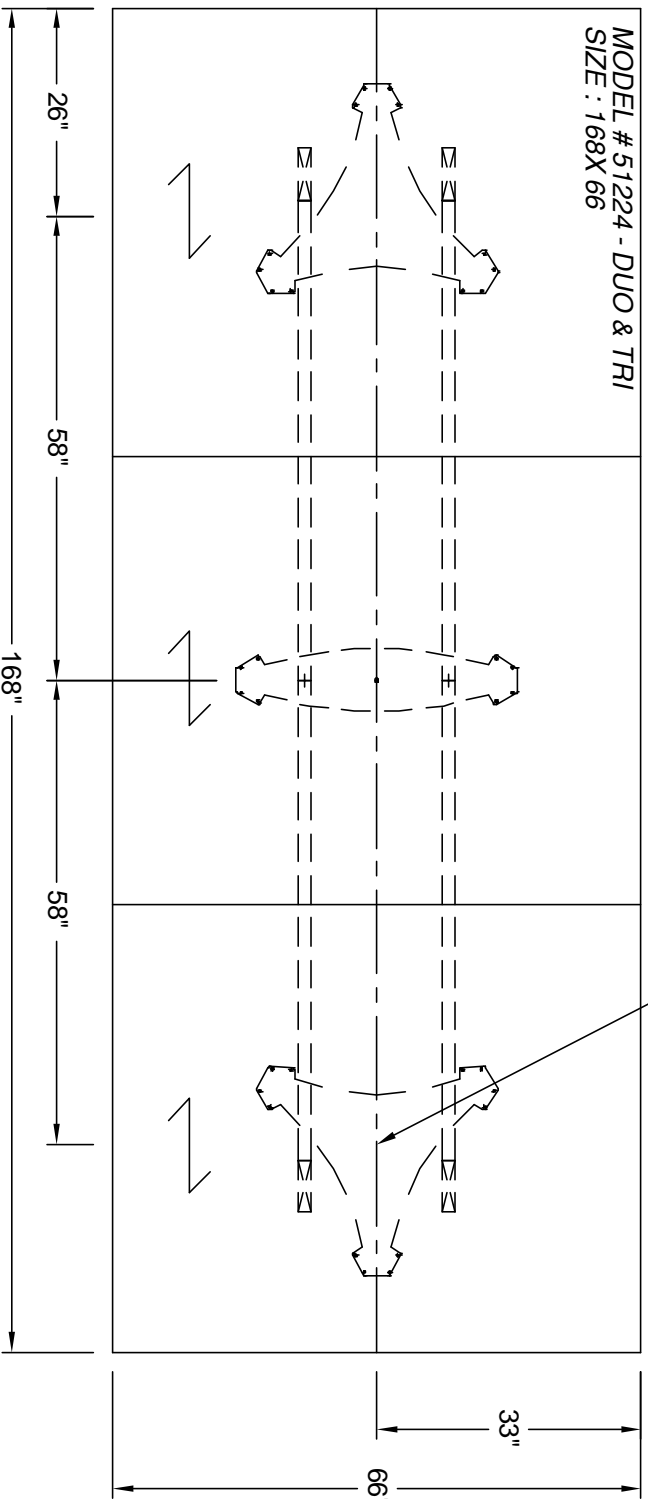

IGF group
nienkämper

257 Finchdene Square
Scarborough, Ontario,
Canada M1X 1B9
Tel 416-298-5700 / Fax 416-298-4426
EMAIL : customerservice@nienkamper.com

PLAN VIEW

LOCATE CORE DRILL AT CENTRE OF BASE

THIS DRAWING IS CONFIDENTIAL AND PROPRIETARY. NO PART OF THIS DRAWING MAY BE COPIED,
DISCLOSED OR SENT TO ANY THIRD PARTY OR USED FOR ANY PURPOSE WITHOUT THE EXPRESS WRITTEN
AUTHORIZATION OF NIENKAMPER FURNITURE AND ACCESSORIES.