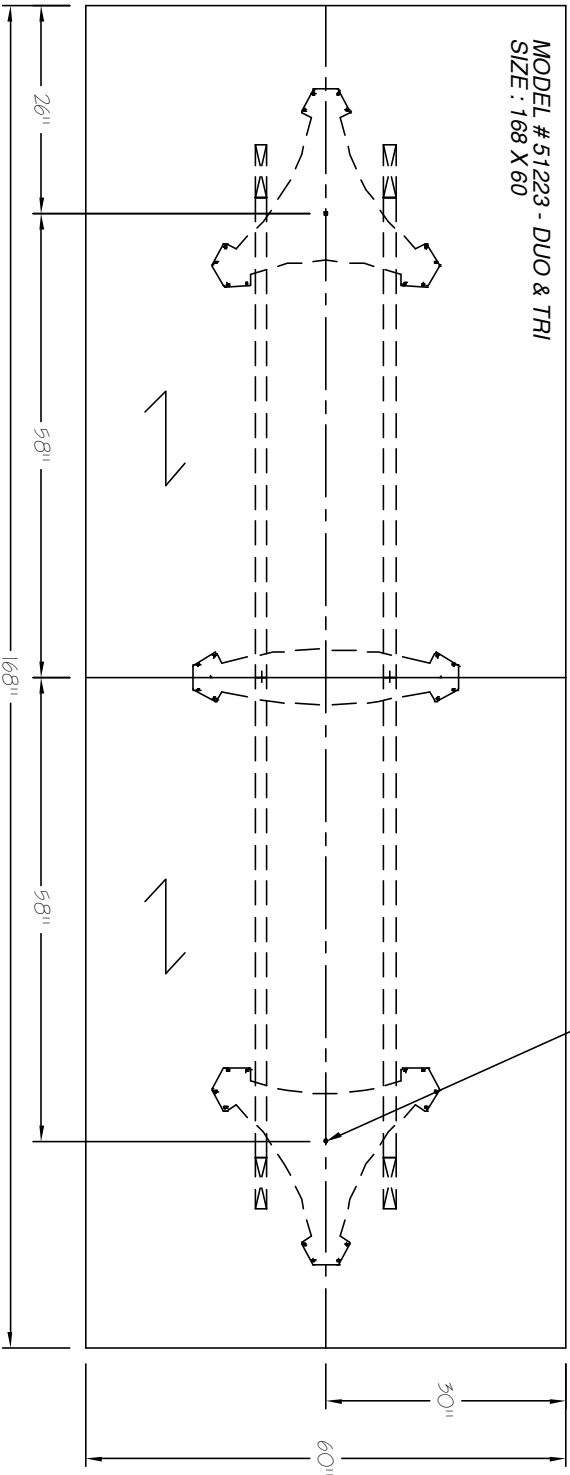

# nienkämper

257 Finchdene Square  
Scarborough, Ontario,  
Canada M1X 1B9  
Tel 416-298-5700 / Fax 416-298-4426  
EMAIL : [customerservice@nienkamper.com](mailto:customerservice@nienkamper.com)

LOCATE CORE DRILL AT CENTRE OF BASES

## PLAN VIEW

THIS DRAWING IS CONFIDENTIAL AND PROPRIETARY. NO PART OF THIS DRAWING MAY BE COPIED,  
DISCLOSED OR SENT TO ANY THIRD PARTY OR USED FOR ANY PURPOSE WITHOUT THE EXPRESS WRITTEN  
AUTHORIZATION OF NIENKAMPER FURNITURE AND ACCESSORIES.