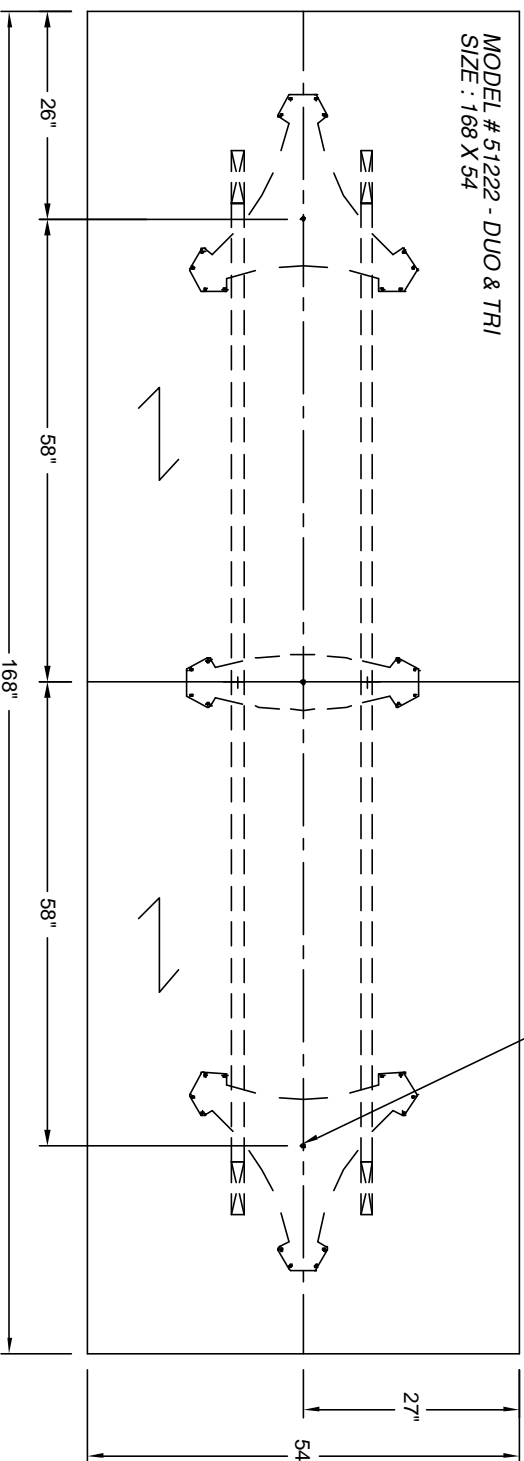

# nienkämper

257 Finchdene Square  
Scarborough, Ontario,  
Canada M1X 1B9  
Tel 416-298-5700 / Fax 416-298-4426  
EMAIL : [customerservice@nienkamper.com](mailto:customerservice@nienkamper.com)

LOCATE CORE DRILL AT CENTRE OF BASES

## PLAN VIEW

MODEL # 51222 - DUO & TRI  
SIZE : 168 X 54

THIS DRAWING IS CONFIDENTIAL AND PROPRIETARY. NO PART OF THIS DRAWING MAY BE COPIED,  
DISCLOSED OR SENT TO ANY THIRD PARTY OR USED FOR ANY PURPOSE WITHOUT THE EXPRESS WRITTEN  
AUTHORIZATION OF NIENKAMPER FURNITURE AND ACCESSORIES.